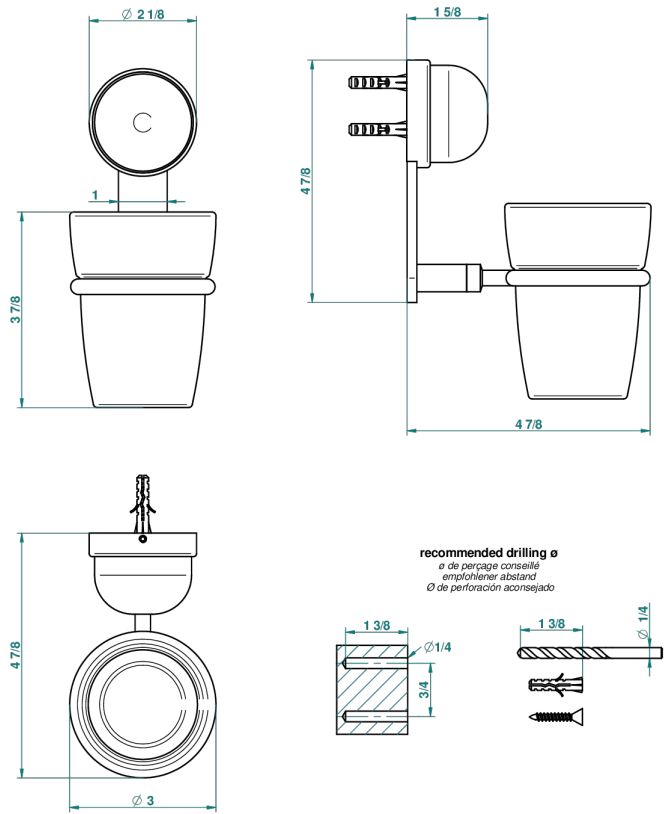

SUN DRAGON

U5D-536

Wall mounted glass tumbler and holder

THG[®]
PARIS

43661

19/09/2012

CHARACTERISTIC

- Sun Dragon
- Wall mounted glass tumbler and holder