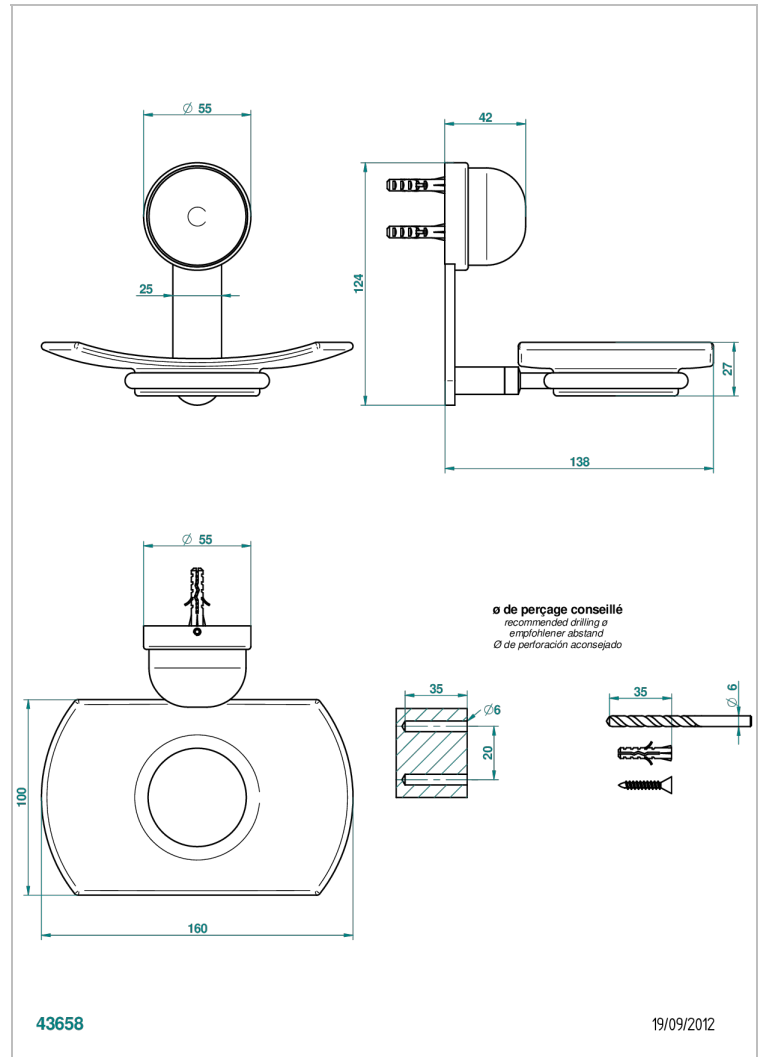

# SUN DRAGON

U5D-500

Glass soap dish, wall mounted

THG<sup>®</sup>  
PARIS

## CHARACTERISTIC

- Sun Dragon
- Glass soap dish, wall mounted