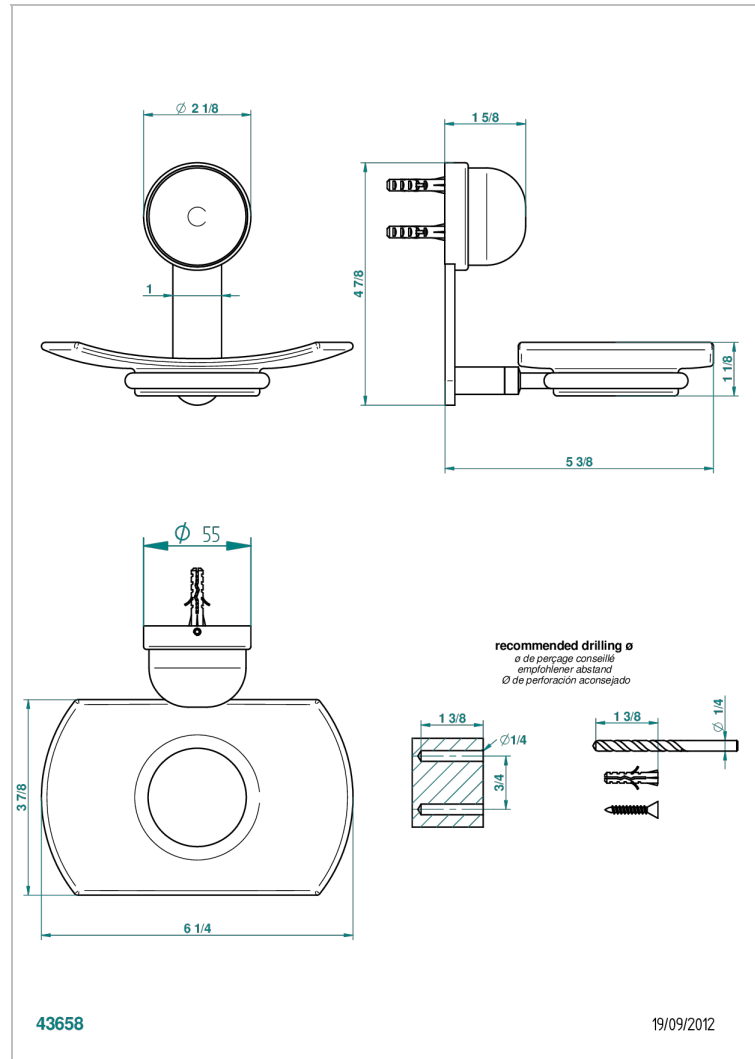

SUN DRAGON

U5D-500

Glass soap dish, wall mounted

THG[®]
PARIS

CHARACTERISTIC

- Sun Dragon
- Glass soap dish, wall mounted

AVAILABLE FINITIONS

Black ceram - D30
Blush PVD - H62
Brass color PVD - H49
Brown bronze color PVD - F33
Chrome polished - A02
Chrome polished / gold polished - G02