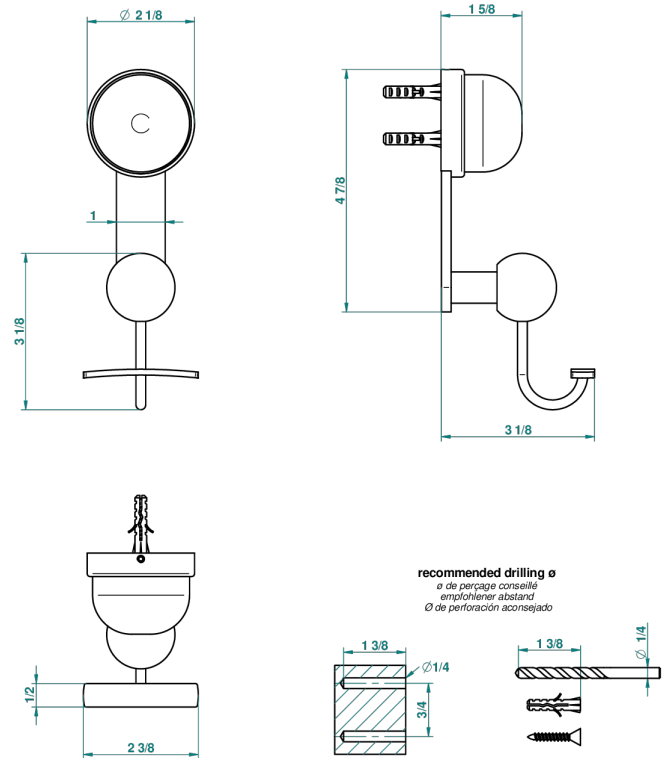

SUN DRAGON

U5D-510

Robe hook

43628

28/09/2011

CHARACTERISTIC

- Sun Dragon
- Robe hook

AVAILABLE FINITIONS