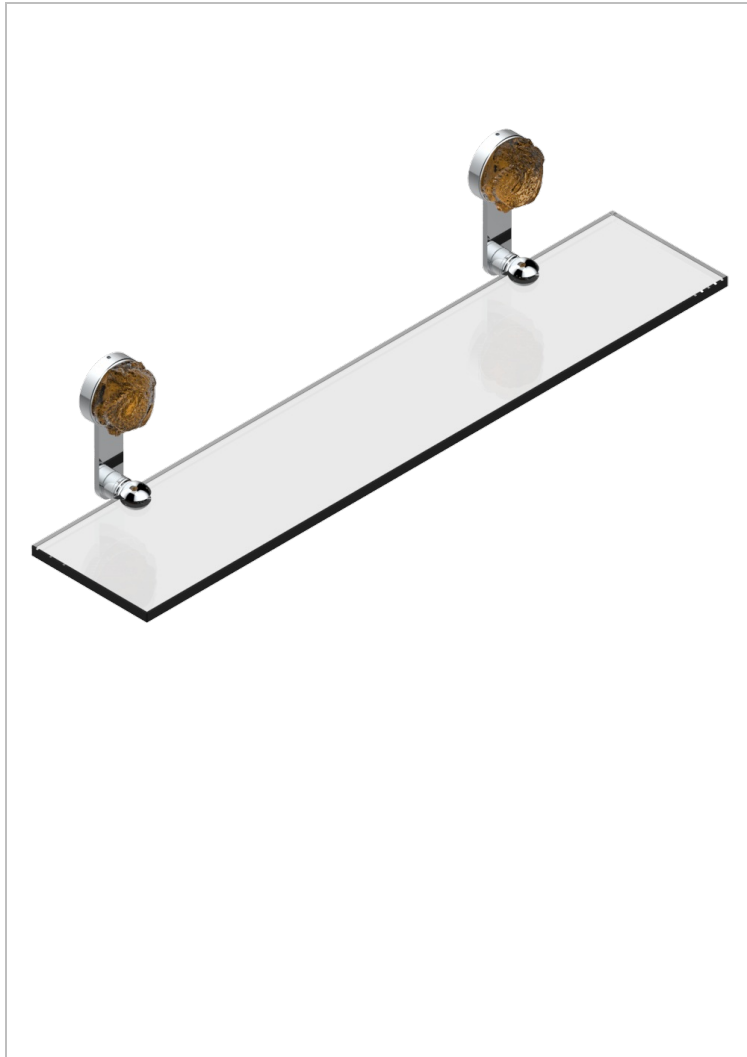

SUN DRAGON

U5D-564

Glass shelf with brackets

CHARACTERISTIC

- Sun Dragon
- Glass shelf with brackets

AVAILABLE FINITIONS

Black ceram - D30
Blush PVD - H62
Brass color PVD - H49
Brown bronze color PVD - F33
Chrome polished - A02
Chrome polished / gold polished - G02

Copper antique matt, coated - H07
Gold color PVD - H52
Gold mat - F07
Gold polished - F01
Graphite PVD - H64
Light coated bronze - D01

Matt Umber PVD - H67
Matt blush PVD - H60
Matt brass color PVD - H50
Matt brown bronze color PVD - F34
Matt chrome (American satin) - C02
Matt gold color PVD - H53

Matt graphite PVD - H65
Matt nickel (American satin) - C01
Matt nickel color PVD - H56
Nickel antique / Sovereign - H28
Nickel color PVD - H55
Nickel polished - B01

Soft gold - F30
Soft matt gold - F31
Umber PVD - H66