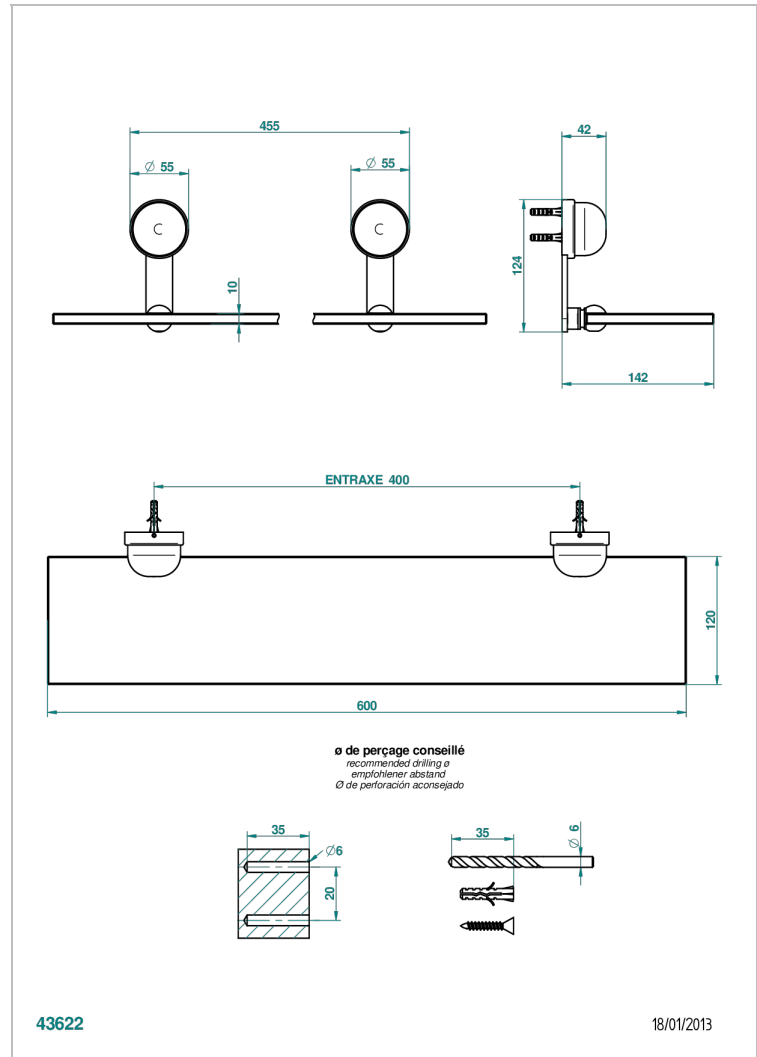

SUN DRAGON

U5D-564

Glass shelf with brackets

CHARACTERISTIC

- Sun Dragon
- Glass shelf with brackets

AVAILABLE FINITIONS

Black ceram - D30
Blush PVD - H62
Brass color PVD - H49
Brown bronze color PVD - F33
Chrome polished - A02
Chrome polished / gold polished - G02