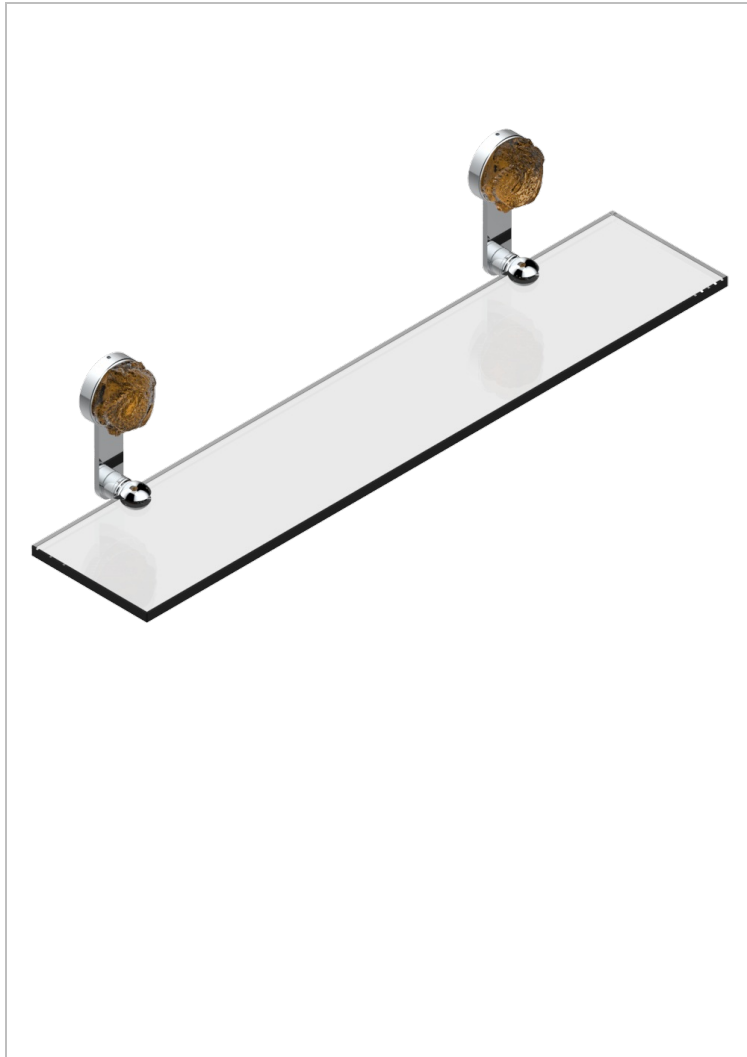

SUN DRAGON

U5D-564

Glass shelf with brackets

THG[®]
PARIS

CHARACTERISTIC

- Sun Dragon
- Glass shelf with brackets

AVAILABLE FINITIONS

Black ceram - D30
Blush PVD - H62
Brass color PVD - H49
Brown bronze color PVD - F33
Chrome polished - A02
Chrome polished / gold polished - G02

Copper antique matt, coated - H07
Gold color PVD - H52
Gold mat - F07
Gold polished - F01
Graphite PVD - H64
Light coated bronze - D01

Matt Umber PVD - H67
Matt blush PVD - H60
Matt brass color PVD - H50
Matt brown bronze color PVD - F34
Matt chrome (American satin) - C02
Matt gold color PVD - H53

Matt graphite PVD - H65
Matt nickel (American satin) - C01
Matt nickel color PVD - H56
Nickel antique / Sovereign - H28
Nickel color PVD - H55
Nickel polished - B01

Soft gold - F30
Soft matt gold - F31
Umber PVD - H66