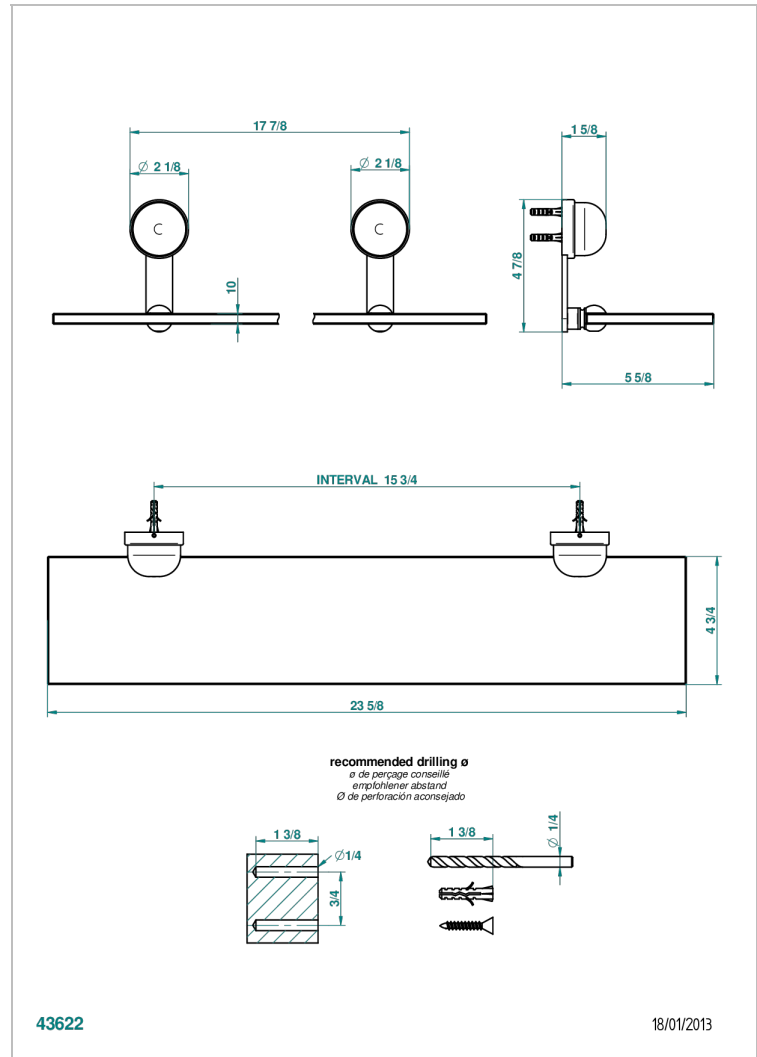

SUN DRAGON

U5D-564

Glass shelf with brackets

THG[®]
PARIS

CHARACTERISTIC

- Sun Dragon
- Glass shelf with brackets

AVAILABLE FINITIONS

Black ceram - D30
Blush PVD - H62
Brass color PVD - H49
Brown bronze color PVD - F33
Chrome polished - A02
Chrome polished / gold polished - G02