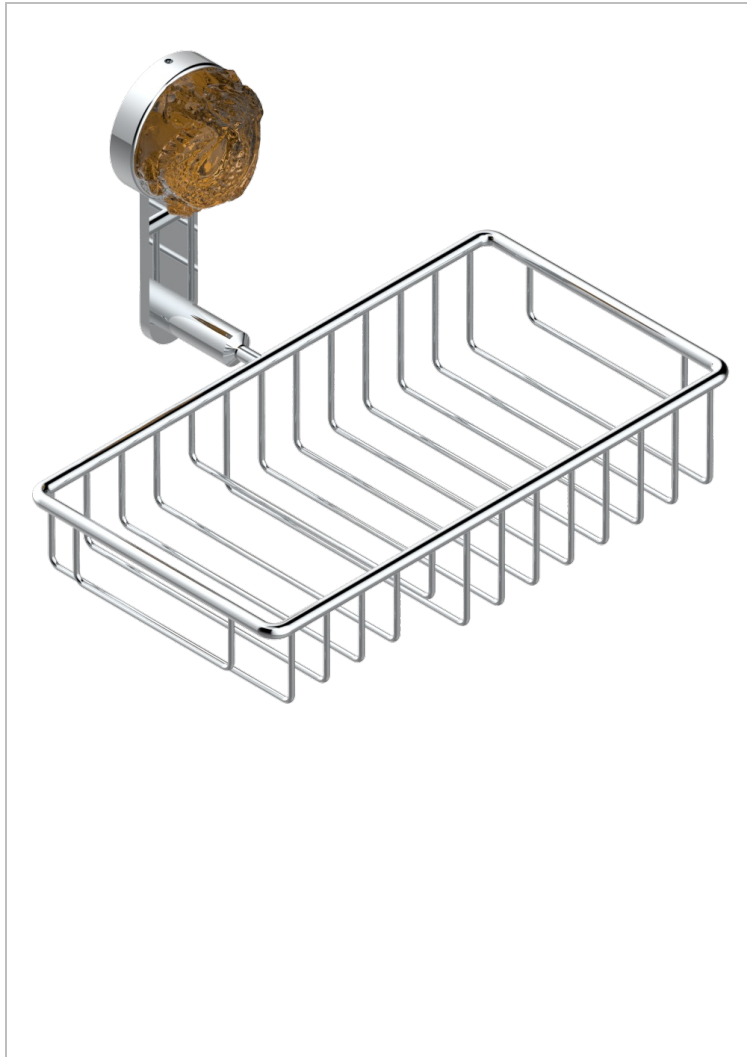

# SUN DRAGON

U5D-2620

Soap and sponge holder, wall mounted

THG<sup>®</sup>  
PARIS

## CHARACTERISTIC

- Sun Dragon
- Soap and sponge holder, wall mounted

## AVAILABLE FINITIONS

Black ceram - D30  
Blush PVD - H62  
Brass color PVD - H49  
Brown bronze color PVD - F33  
Chrome polished - A02  
Chrome polished / gold polished - G02

Copper antique matt, coated - H07  
Gold color PVD - H52  
Gold mat - F07  
Gold polished - F01  
Graphite PVD - H64  
Light coated bronze - D01