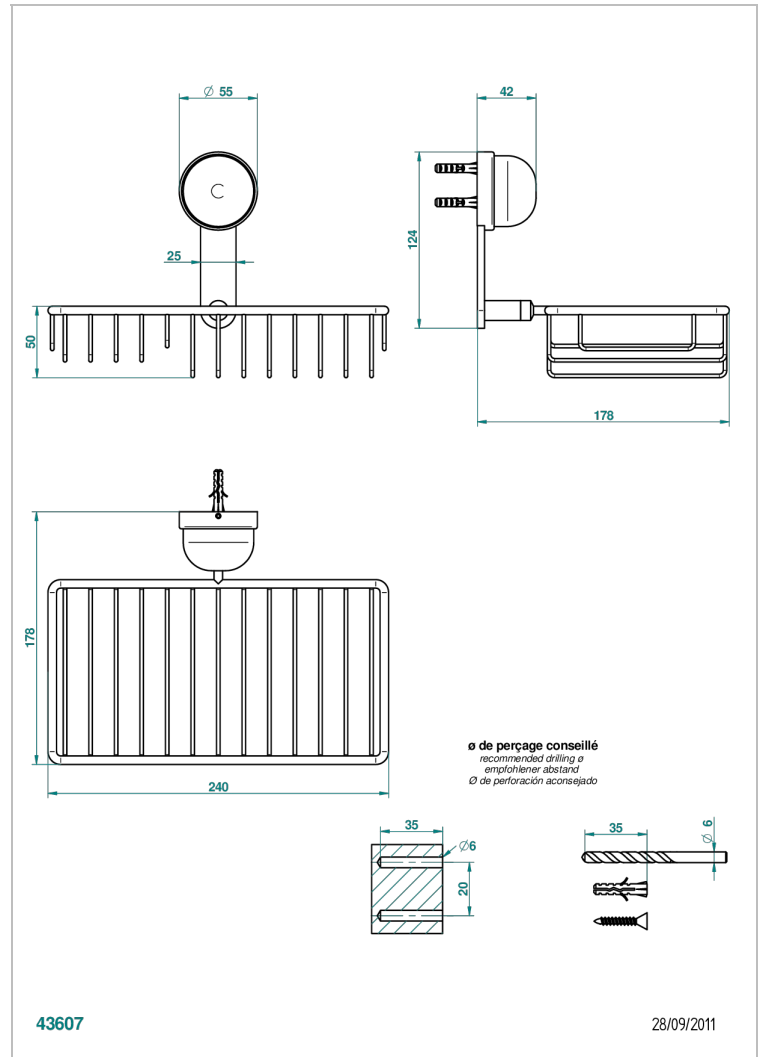

# SUN DRAGON

U5D-2620

Soap and sponge holder, wall mounted

THG<sup>®</sup>  
PARIS

## CHARACTERISTIC

- Sun Dragon
- Soap and sponge holder, wall mounted