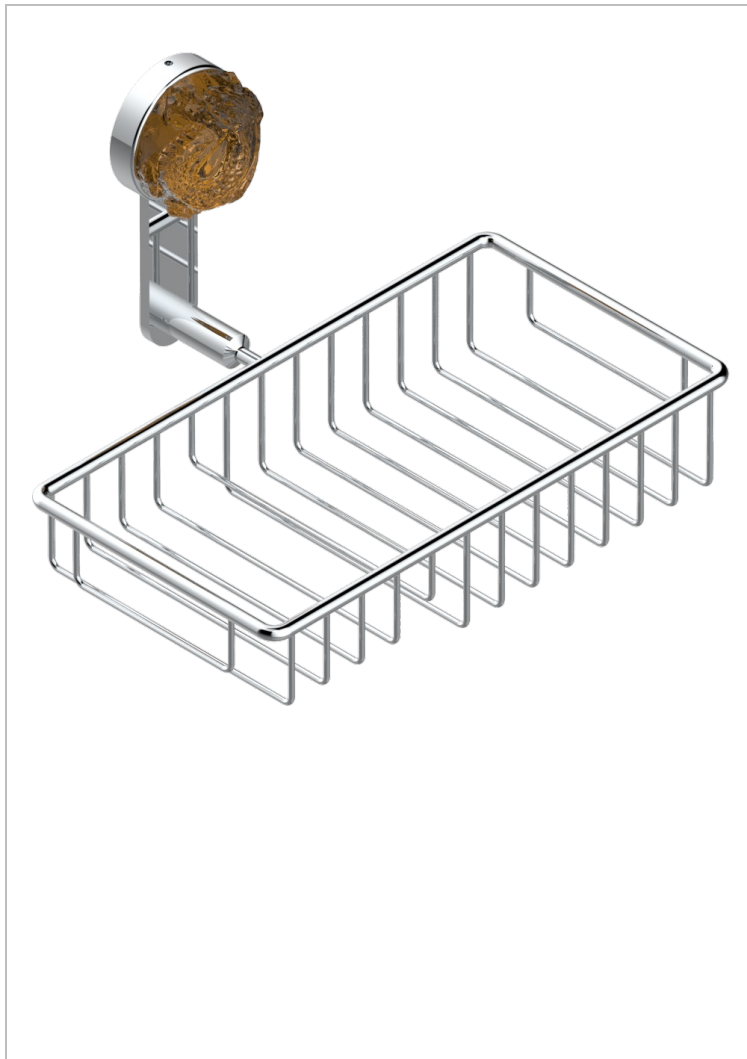

SUN DRAGON

U5D-2620

Soap and sponge holder, wall mounted

THG[®]
PARIS

CHARACTERISTIC

- Sun Dragon
- Soap and sponge holder, wall mounted

AVAILABLE FINITIONS

Black ceram - D30
Blush PVD - H62
Brass color PVD - H49
Brown bronze color PVD - F33
Chrome polished - A02
Chrome polished / gold polished - G02

Copper antique matt, coated - H07
Gold color PVD - H52
Gold mat - F07
Gold polished - F01
Graphite PVD - H64
Light coated bronze - D01

Matt Umber PVD - H67
Matt blush PVD - H60
Matt brass color PVD - H50
Matt brown bronze color PVD - F34
Matt chrome (American satin) - C02
Matt gold color PVD - H53

Matt graphite PVD - H65
Matt nickel (American satin) - C01
Matt nickel color PVD - H56
Nickel antique / Sovereign - H28
Nickel color PVD - H55
Nickel polished - B01

Soft gold - F30
Soft matt gold - F31
Umber PVD - H66