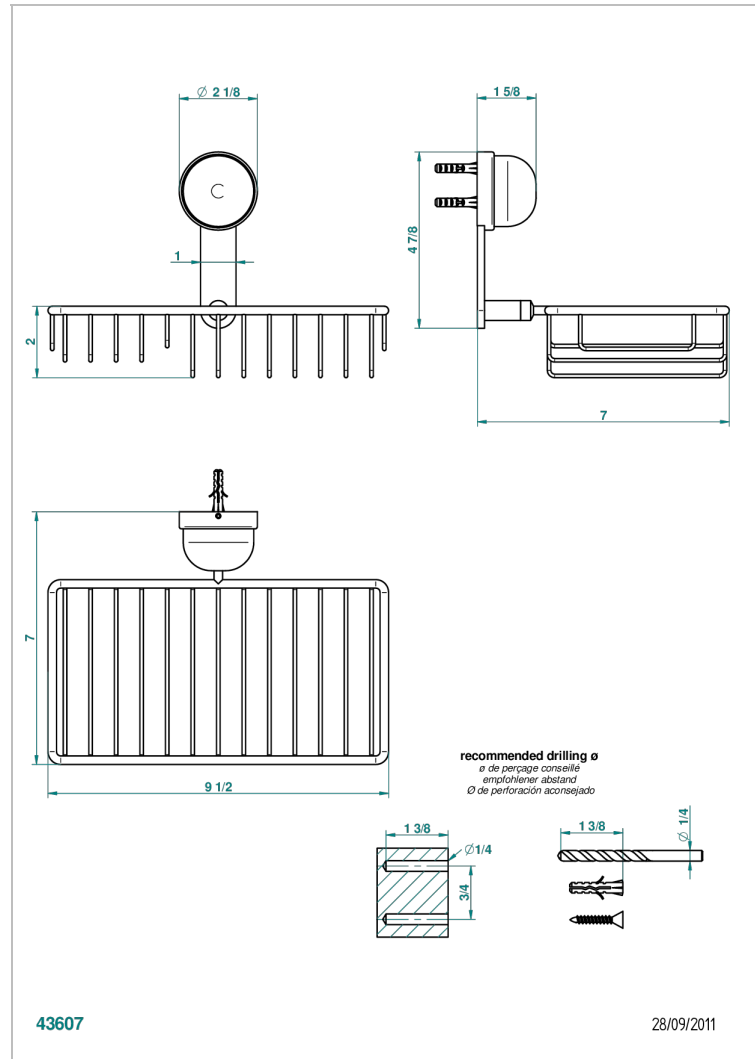

SUN DRAGON

U5D-2620

Soap and sponge holder, wall mounted

THG[®]
PARIS

CHARACTERISTIC

- Sun Dragon
- Soap and sponge holder, wall mounted

AVAILABLE FINITIONS

Black ceram - D30
Blush PVD - H62
Brass color PVD - H49
Brown bronze color PVD - F33
Chrome polished - A02
Chrome polished / gold polished - G02