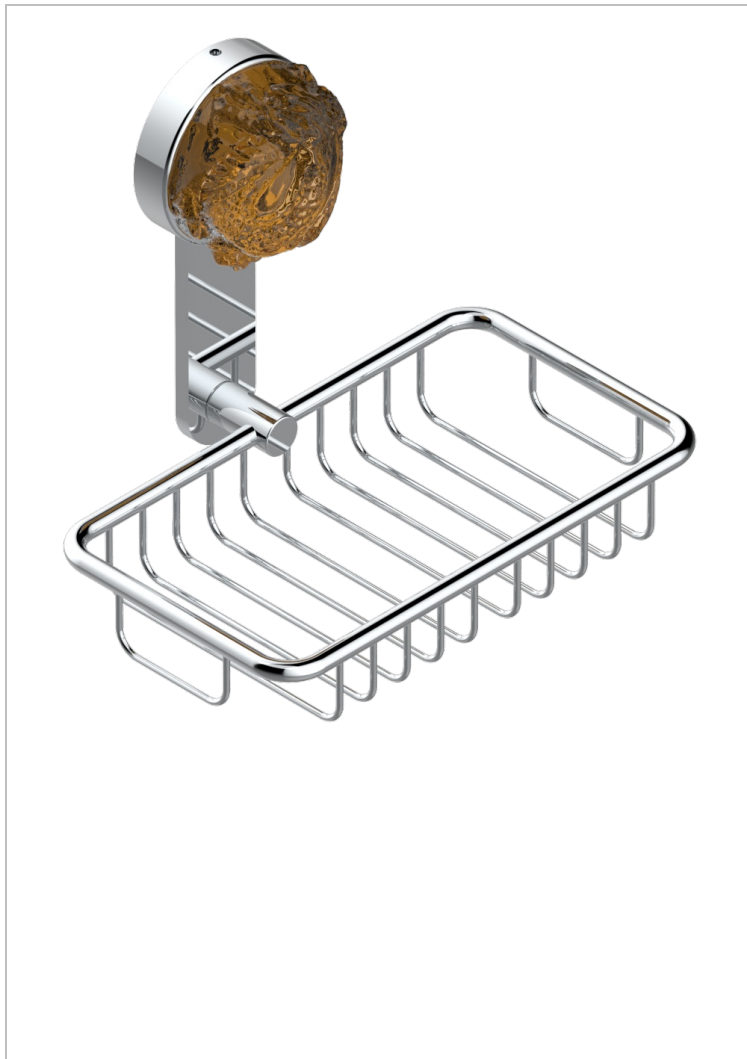

SUN DRAGON

U5D-620

Soap basket, wall mounted 6"1/4 x 3"5/8

CHARACTERISTIC

- Sun Dragon
- Soap basket, wall mounted 6"1/4 x 3"5/8

AVAILABLE FINITIONS

Black ceram - D30
Blush PVD - H62
Brass color PVD - H49
Brown bronze color PVD - F33
Chrome polished - A02
Chrome polished / gold polished - G02

Copper antique matt, coated - H07
Gold color PVD - H52
Gold mat - F07
Gold polished - F01
Graphite PVD - H64
Light coated bronze - D01

Matt Umber PVD - H67
Matt blush PVD - H60
Matt brass color PVD - H50
Matt brown bronze color PVD - F34
Matt chrome (American satin) - C02
Matt gold color PVD - H53

Matt graphite PVD - H65
Matt nickel (American satin) - C01
Matt nickel color PVD - H56
Nickel antique / Sovereign - H28
Nickel color PVD - H55
Nickel polished - B01

Soft gold - F30
Soft matt gold - F31
Umber PVD - H66