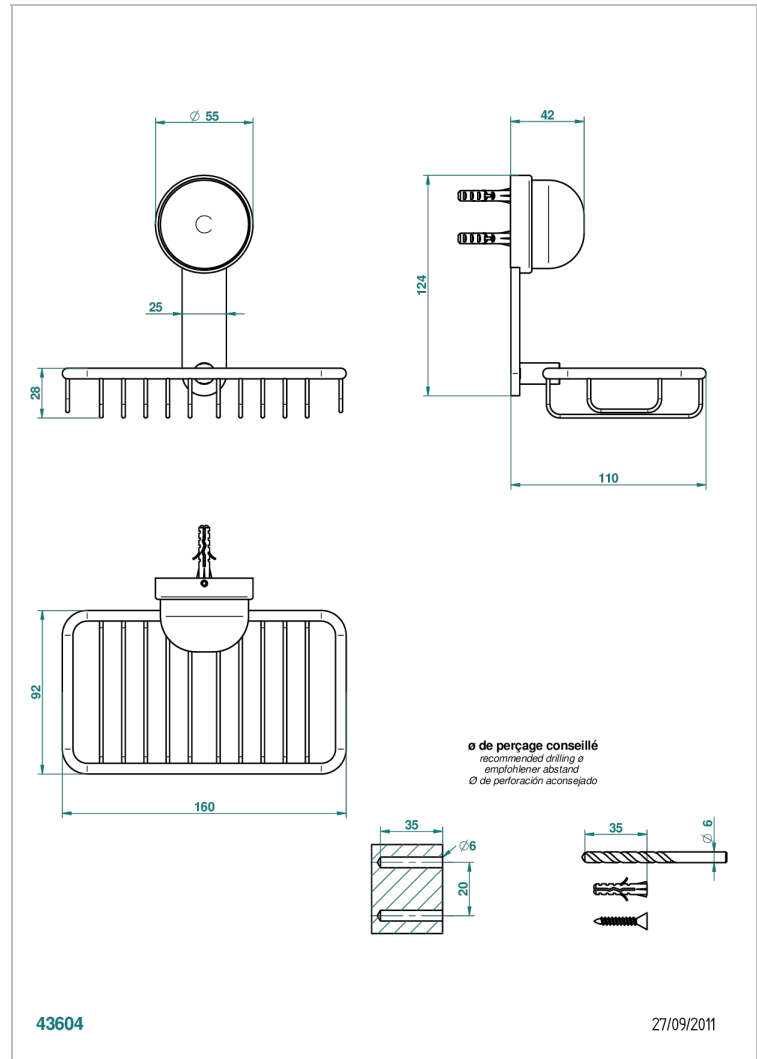

SUN DRAGON

U5D-620

Soap basket, wall mounted 6"1/4 x 3"5/8

CHARACTERISTIC

- Sun Dragon
- Soap basket, wall mounted 6"1/4 x 3"5/8

AVAILABLE FINITIONS

Black ceram - D30
Blush PVD - H62
Brass color PVD - H49
Brown bronze color PVD - F33
Chrome polished - A02
Chrome polished / gold polished - G02