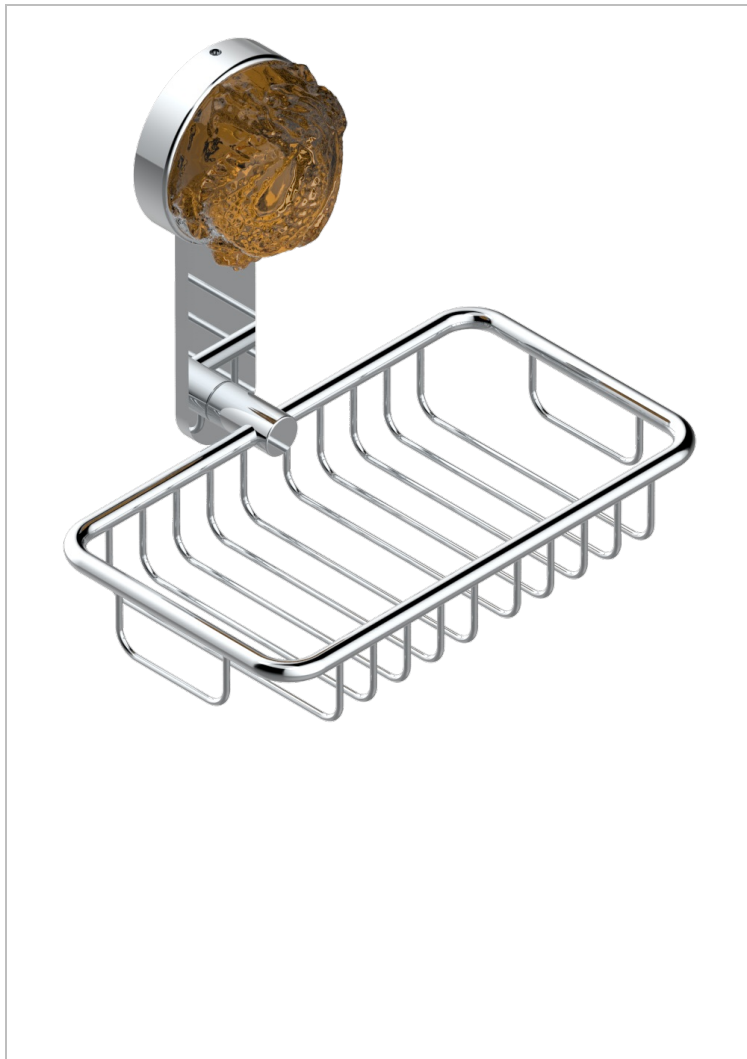

# SUN DRAGON

U5D-620

Soap basket, wall mounted 6"1/4 x 3"5/8

THG<sup>®</sup>  
PARIS

## CHARACTERISTIC

- Sun Dragon
- Soap basket, wall mounted 6"1/4 x 3"5/8

## AVAILABLE FINITIONS

Black ceram - D30  
Blush PVD - H62  
Brass color PVD - H49  
Brown bronze color PVD - F33  
Chrome polished - A02  
Chrome polished / gold polished - G02

Copper antique matt, coated - H07  
Gold color PVD - H52  
Gold mat - F07  
Gold polished - F01  
Graphite PVD - H64  
Light coated bronze - D01