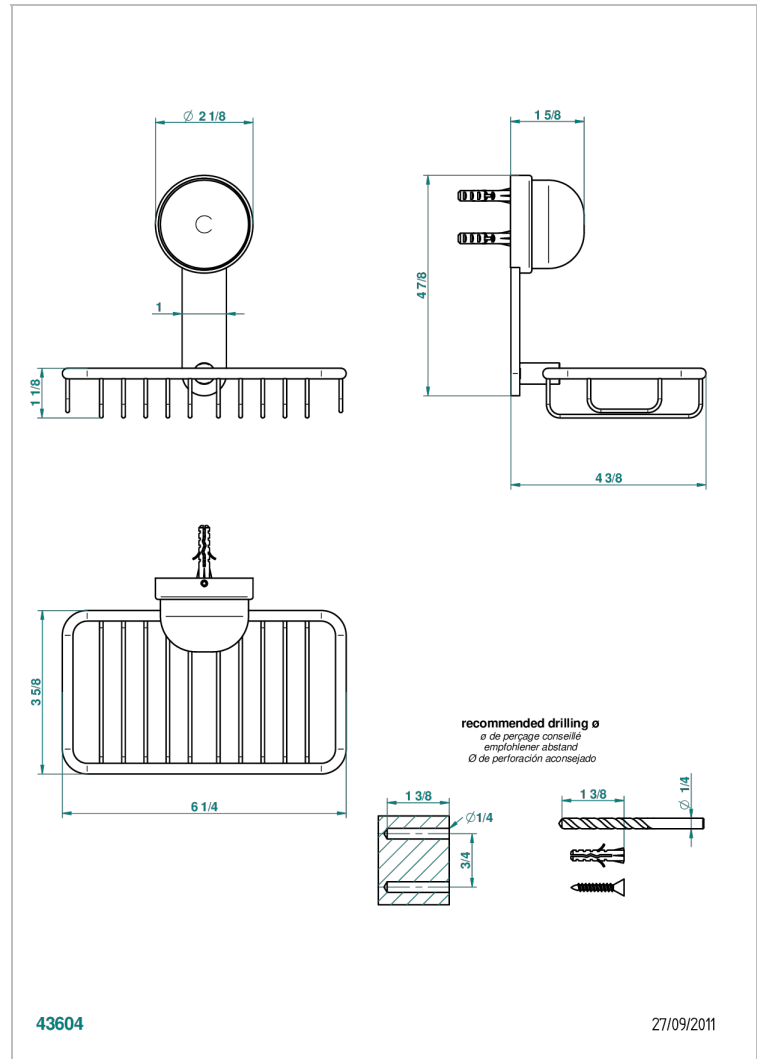

# SUN DRAGON

U5D-620

Soap basket, wall mounted 6"1/4 x 3"5/8

THG<sup>®</sup>  
PARIS

## CHARACTERISTIC

- Sun Dragon
- Soap basket, wall mounted 6"1/4 x 3"5/8