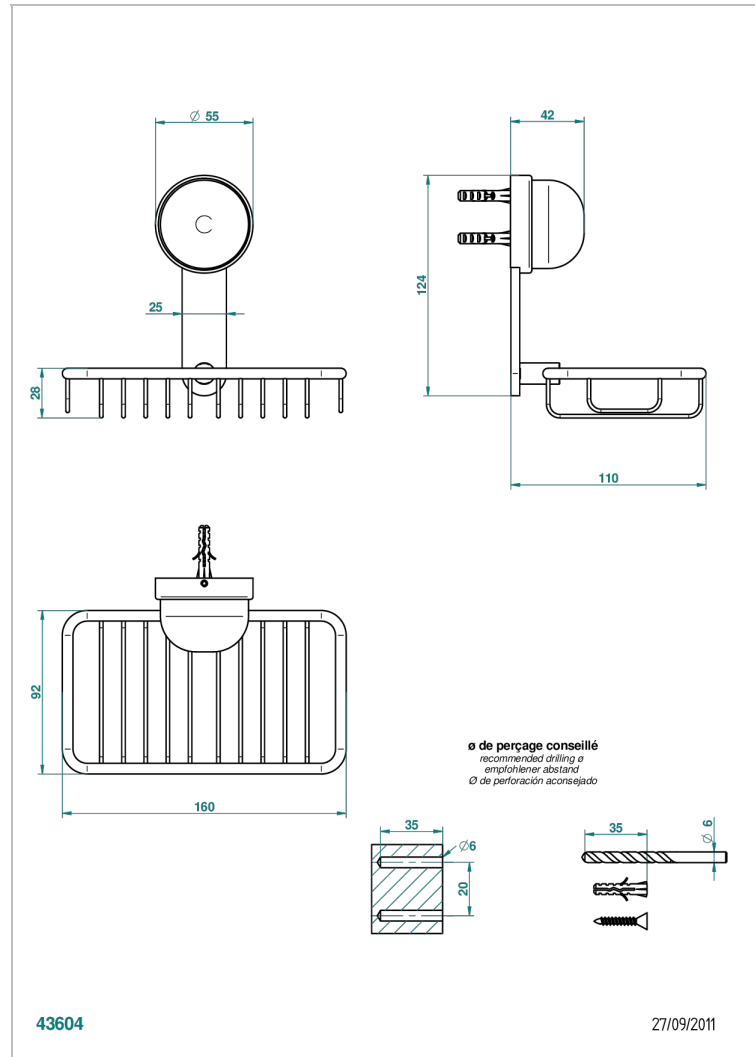

SUN DRAGON

U5D-620

Net soap dish with flange, 160 x 95 mm

THG[®]
PARIS

CHARACTERISTIC

- Sun Dragon
- Net soap dish with flange, 160 x 95 mm

AVAILABLE FINITIONS

Antique nickel - H28
Black ceram - D30
Blush PVD - H62
Brass color PVD - H49
Brown bronze color PVD - F33
Gold color PVD - H52