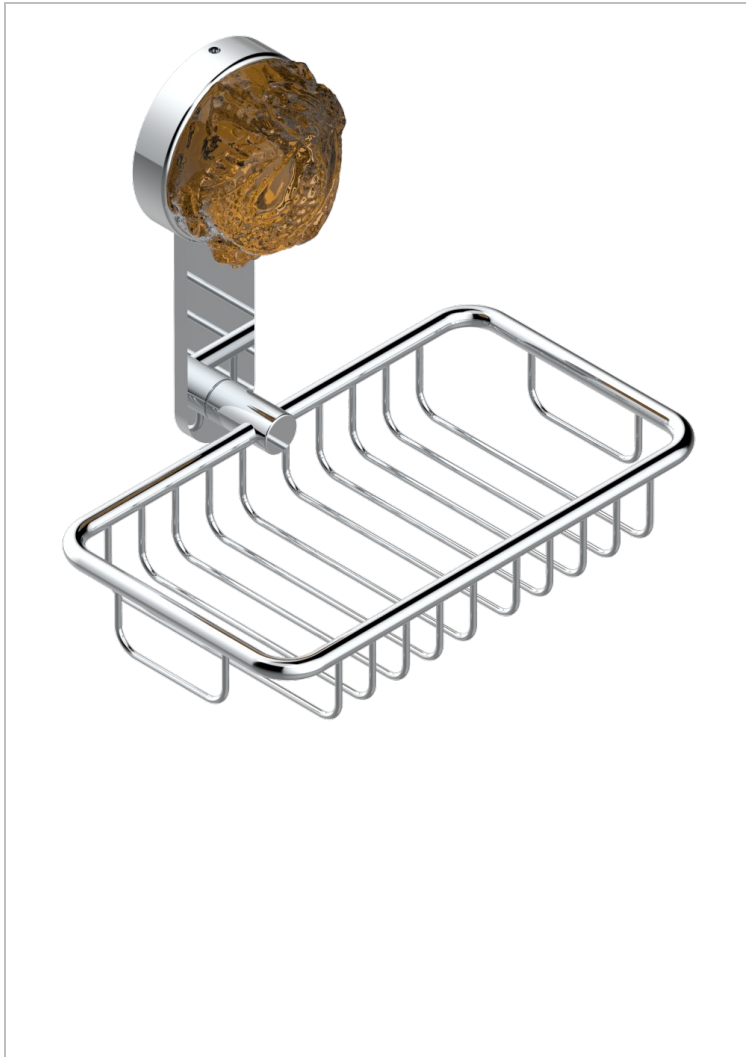

SUN DRAGON

U5D-620

Net soap dish with flange, 160 x 95 mm

THG[®]
PARIS

CHARACTERISTIC

- Sun Dragon
- Net soap dish with flange, 160 x 95 mm

AVAILABLE FINITIONS

Antique nickel - H28
Black ceram - D30
Blush PVD - H62
Brass color PVD - H49
Brown bronze color PVD - F33
Gold color PVD - H52

Graphite PVD - H64
Lacquered light bronze - D01
Matt Umber PVD - H67
Matt blush PVD - H60
Matt brass color PVD - H50
Matt brown bronze color PVD - F34

Matt chrome - C02
Matt gold - F07
Matt gold color PVD - H53
Matt graphite PVD - H65
Matt nickel (color finish) - C01
Matt nickel color PVD - H56

Nickel color PVD - H55
Polished chrome (color finish) - A02
Polished chrome / Polished gold (color finish) - G02
Polished gold (color finish) - F01
Polished nickel - B01
Soft gold - F30

Soft matt gold - F31
Umber PVD - H66
Varnished matt antique red copper (color finish) - H07