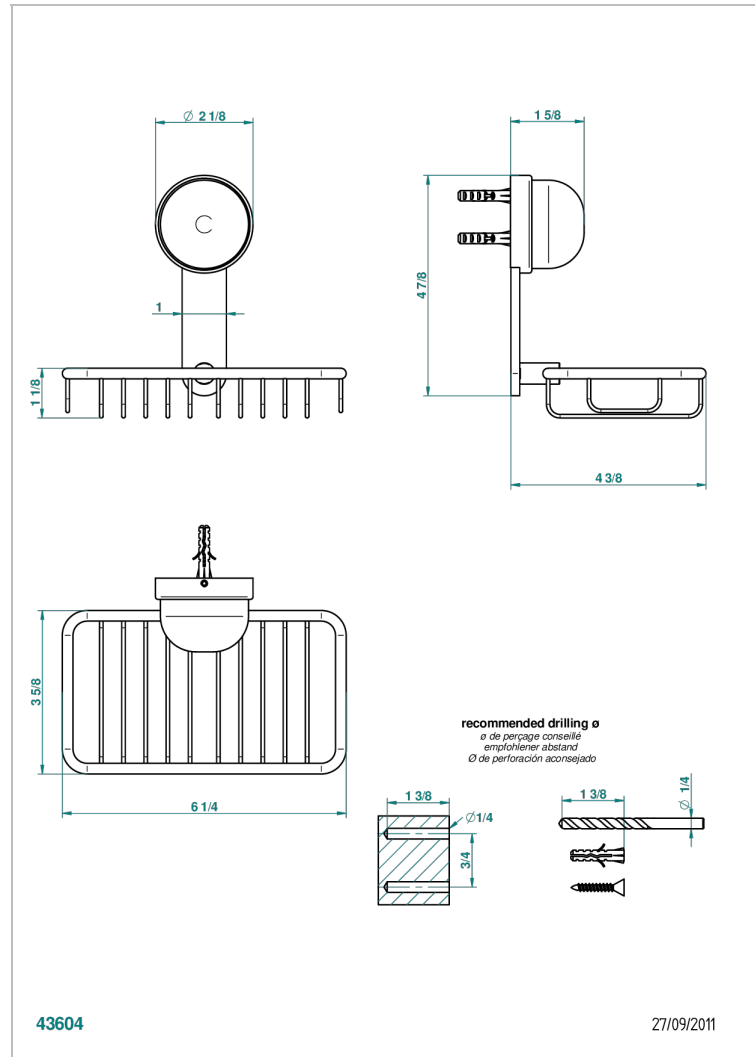

SUN DRAGON

U5D-620

Net soap dish with flange, 160 x 95 mm

THG[®]
PARIS

CHARACTERISTIC

- Sun Dragon
- Net soap dish with flange, 160 x 95 mm

AVAILABLE FINITIONS

Antique nickel - H28
Black ceram - D30
Blush PVD - H62
Brass color PVD - H49
Brown bronze color PVD - F33
Gold color PVD - H52