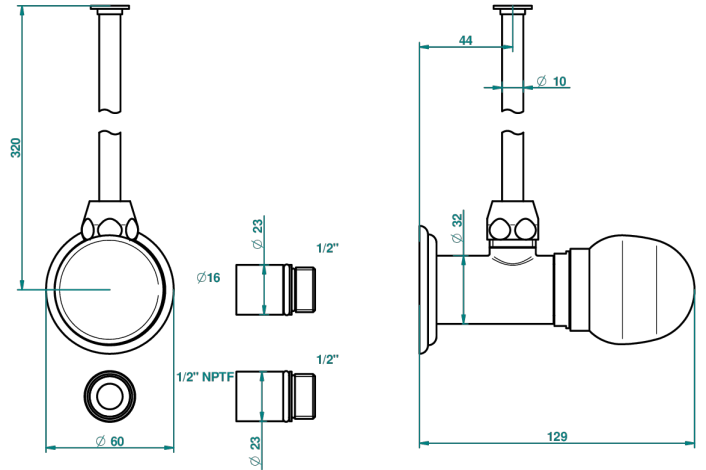

SUN DRAGON

U5D-181/SWC

Angle supply valve with 3/8" adaptor set for toilet

THG[®]
PARIS

43601

27/09/2011

CHARACTERISTIC

- Sun Dragon
- Angle supply valve with 3/8" adaptor set for toilet