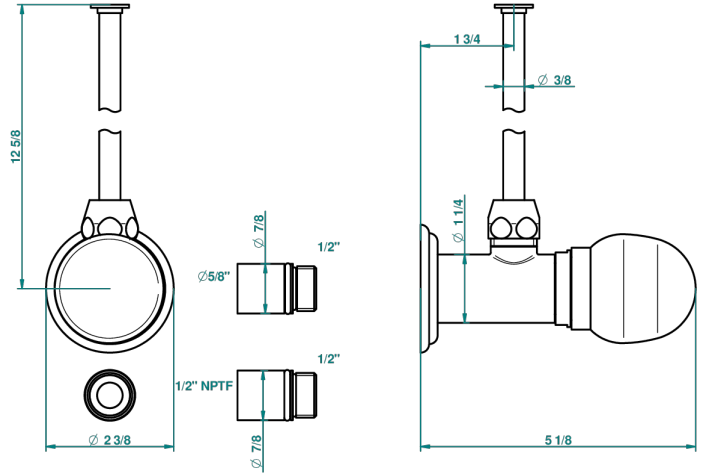

# SUN DRAGON

U5D-181/SWC

Angle supply valve with 3/8" adaptor set for toilet

THG<sup>®</sup>  
PARIS

43601

27/09/2011

## CHARACTERISTIC

- Sun Dragon
- Angle supply valve with 3/8" adaptor set for toilet