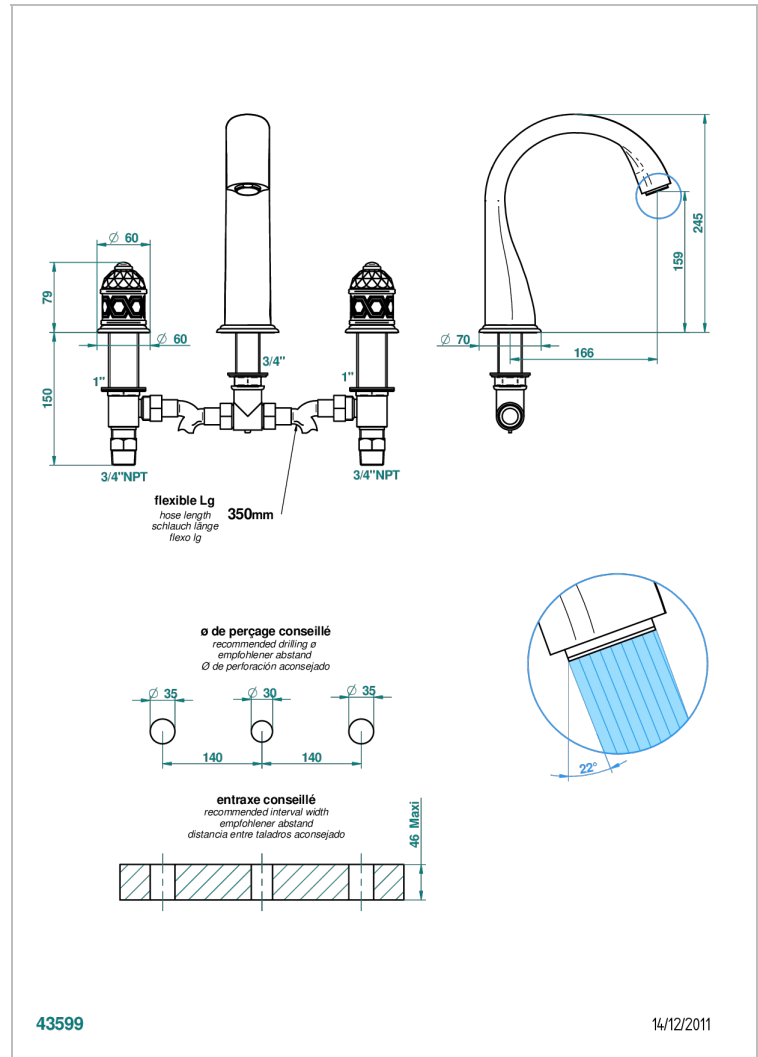

DUOMO CRYSTAL

U4F-25SGUS

Roman tub set with 3/4" valves

THG[®]
PARIS

CHARACTERISTIC

- Duomo Crystal
- Roman tub set with 3/4" valves

TECHNICAL SPECS

- Recommandé : 3 bars (max. 5 bars) - Advised : 43,5 psi (max. 72 psi)
- Bec : 35 l/min à 3 bars
- Spout : 9.26 gpm at 43.5 psi