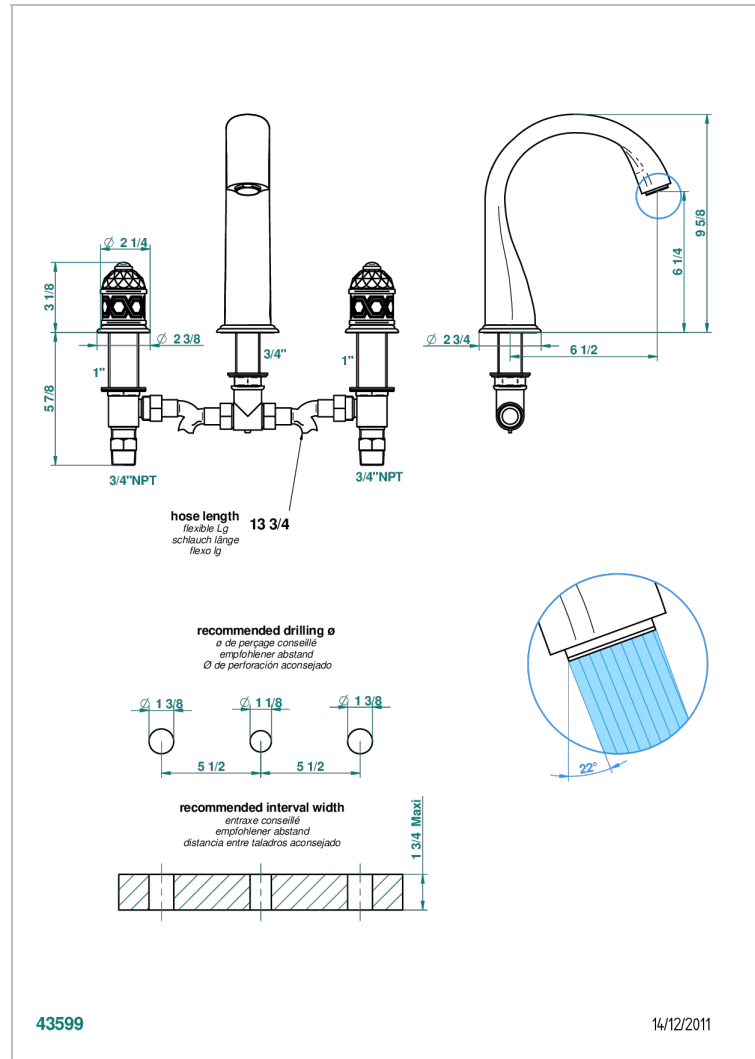

# DUOMO CRYSTAL

U4F-25SGUS

Roman tub set with 3/4" valves

## CHARACTERISTIC

- Duomo Crystal
- Roman tub set with 3/4" valves

## TECHNICAL SPECS

- Recommandé : 3 bars (max. 5 bars) - Advised : 43,5 psi (max. 72 psi)
- Bec : 35 l/min à 3 bars
- Spout : 9.26 gpm at 43.5 psi