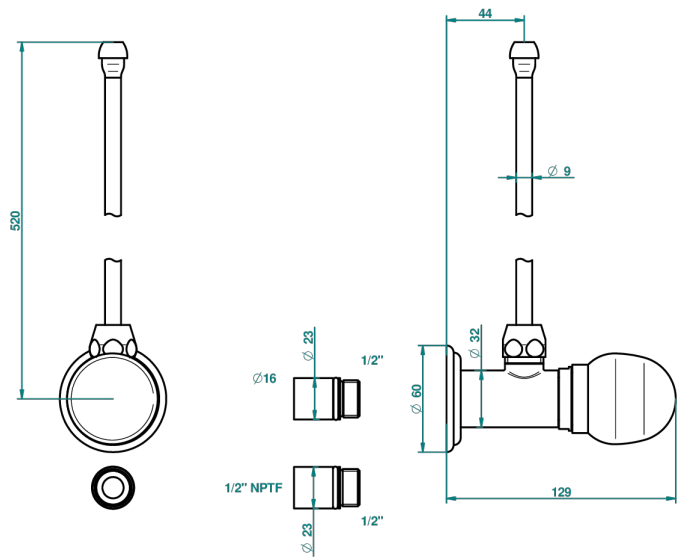

SUN DRAGON

U5D-181/SLA

Angle valve with 3/8 supply lavatory quick adaptor set

THG[®]
PARIS

43597

27/09/2011

CARACTERÍSTICAS

- Sun Dragon
- Angle valve with 3/8 supply lavatory quick adaptor set