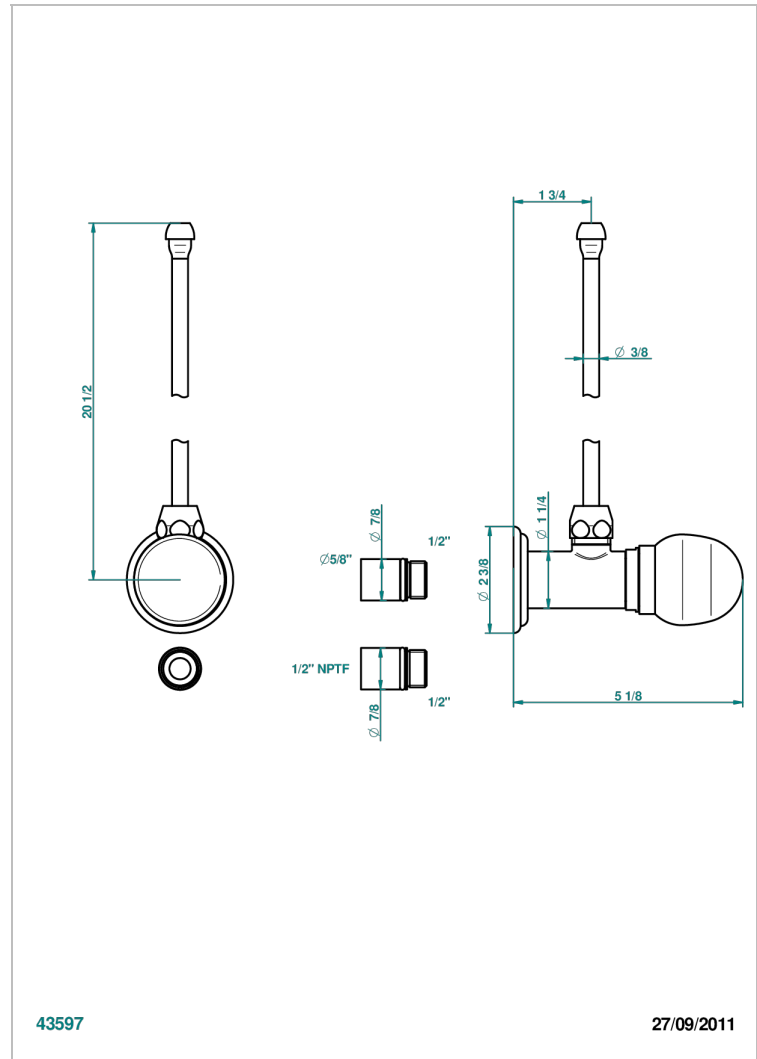

# SUN DRAGON

U5D-181/SLA

Angle valve with 3/8 supply lavatory quick adaptor set

THG<sup>®</sup>  
PARIS

43597

27/09/2011

## CARACTERÍSTICAS

- Sun Dragon
- Angle valve with 3/8 supply lavatory quick adaptor set