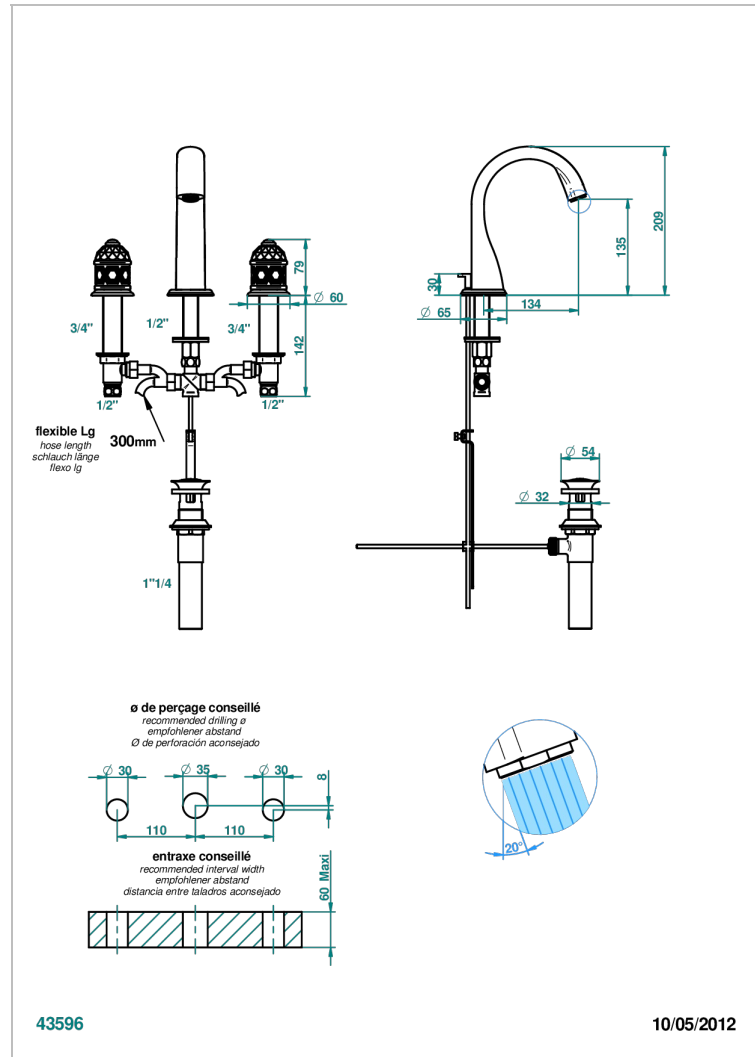

# DUOMO CRYSTAL

U4F-151M/US

Widespread lavatory set with drain for 1 1/4" + countertop

## CHARACTERISTIC

- Duomo Crystal
- Widespread lavatory set with drain for 1 1/4" + countertop

## TECHNICAL SPECS

- Recommandé : 3 bars (max. 5 bars) - Advised : 43,5 psi (max. 72 psi)
- 5,7 l/min à 3 bars (1.5 gpm at 43.5 psi)