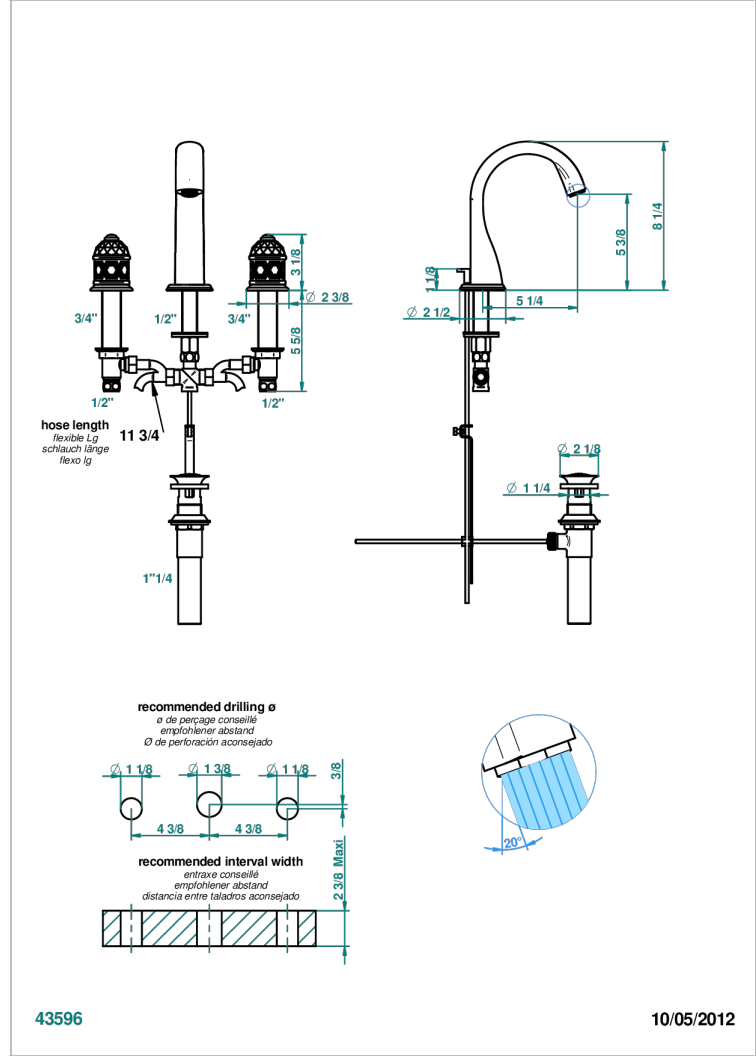

DUOMO CRYSTAL

U4F-151M/US

Widespread lavatory set with drain for 1 1/4" + countertop

CHARACTERISTIC

- Duomo Crystal
- Widespread lavatory set with drain for 1 1/4" + countertop

TECHNICAL SPECS

- Recommandé : 3 bars (max. 5 bars) - Advised : 43,5 psi (max. 72 psi)
- 5,7 l/min à 3 bars (1.5 gpm at 43.5 psi)