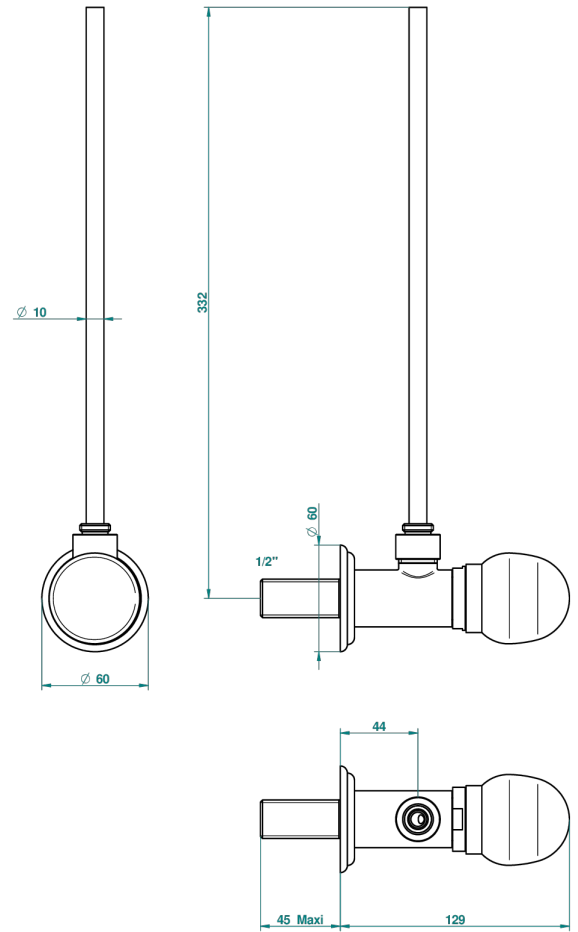

# SUN DRAGON

U5D-181/S

1/2" stylised adjustable stop cock with 30 cm tube

THG<sup>®</sup>  
PARIS

43593

27/09/2011

## CHARACTERISTIC

- Sun Dragon
- 1/2" stylised adjustable stop cock with 30 cm tube