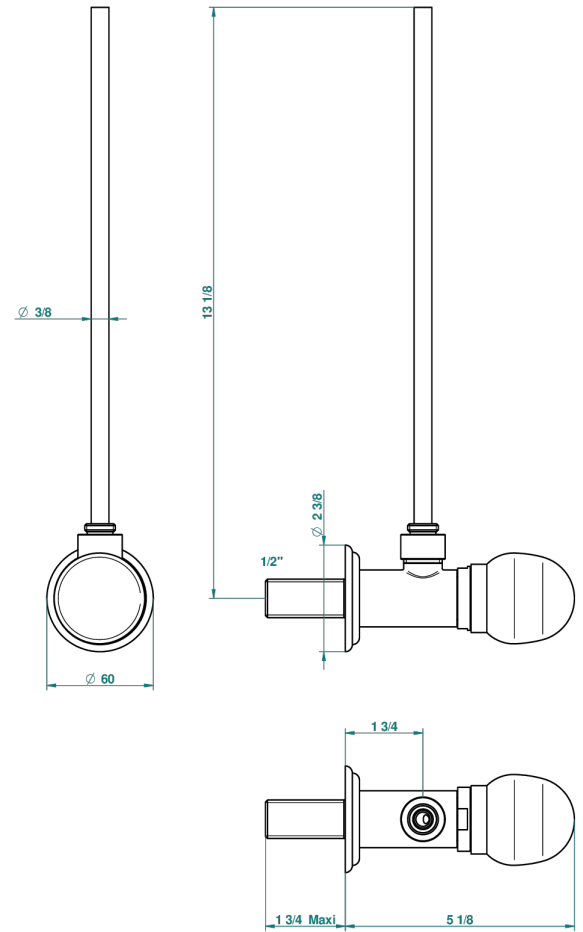

SUN DRAGON

U5D-181/S

1/2" stylised adjustable stop cock with 30 cm tube

THG[®]
PARIS

43593

27/09/2011

CHARACTERISTIC

- Sun Dragon
- 1/2" stylised adjustable stop cock with 30 cm tube

AVAILABLE FINITIONS

Antique nickel - H28
Black ceram - D30
Blush PVD - H62
Brass color PVD - H49
Brown bronze color PVD - F33
Gold color PVD - H52

Graphite PVD - H64
Lacquered light bronze - D01
Matt Umber PVD - H67
Matt blush PVD - H60
Matt brass color PVD - H50
Matt brown bronze color PVD - F34