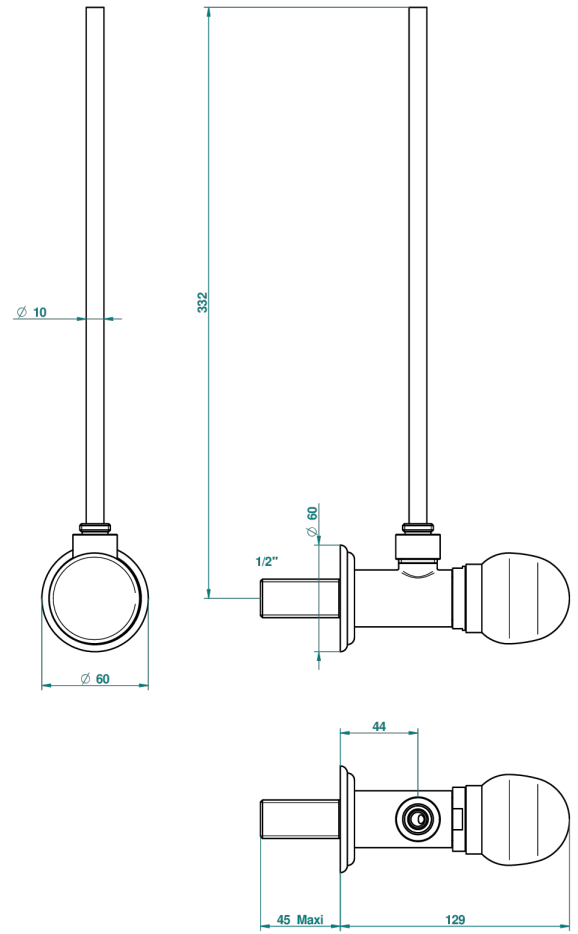

SUN DRAGON

U5D-181/S

1/2" stylised adjustable stop cock with 30 cm tube

THG[®]
PARIS

43593

27/09/2011

CHARACTERISTIC

- Sun Dragon
- 1/2" stylised adjustable stop cock with 30 cm tube