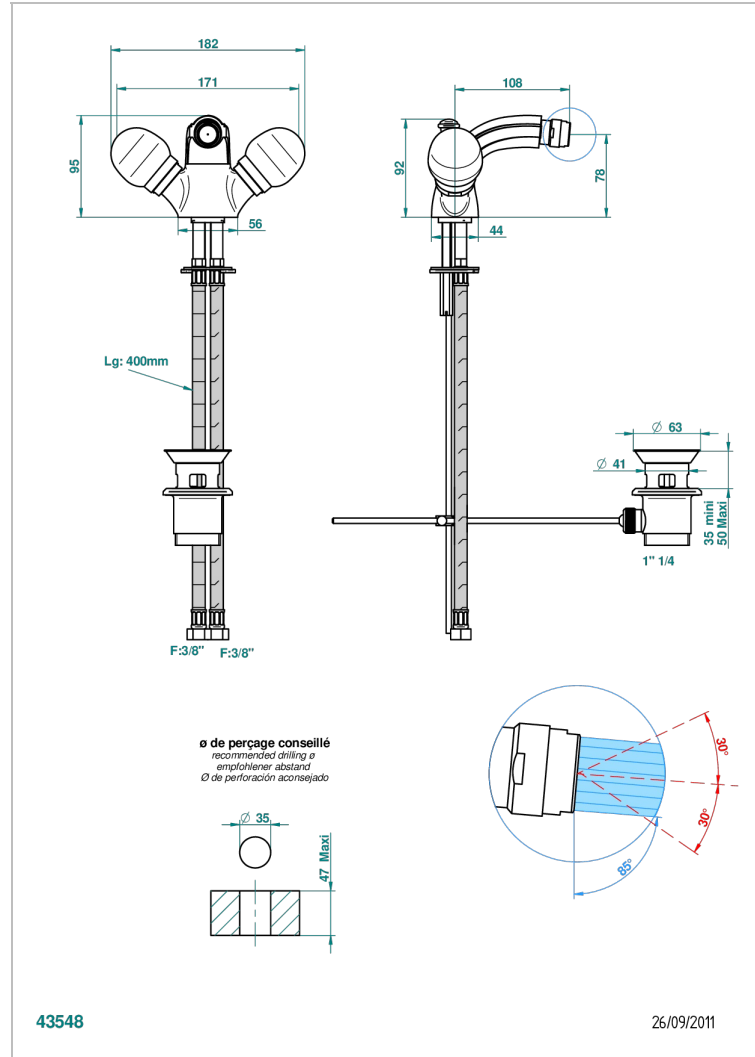

SUN DRAGON

U5D-3202

1-hole bidet mixer with swivel jet handshower with waste

THG
PARIS

CHARACTERISTIC

- ACS : 17ACCLY613
- NF : NF EN 200 - IA - Chrome

STANDARDS

TECHNICAL SPECS