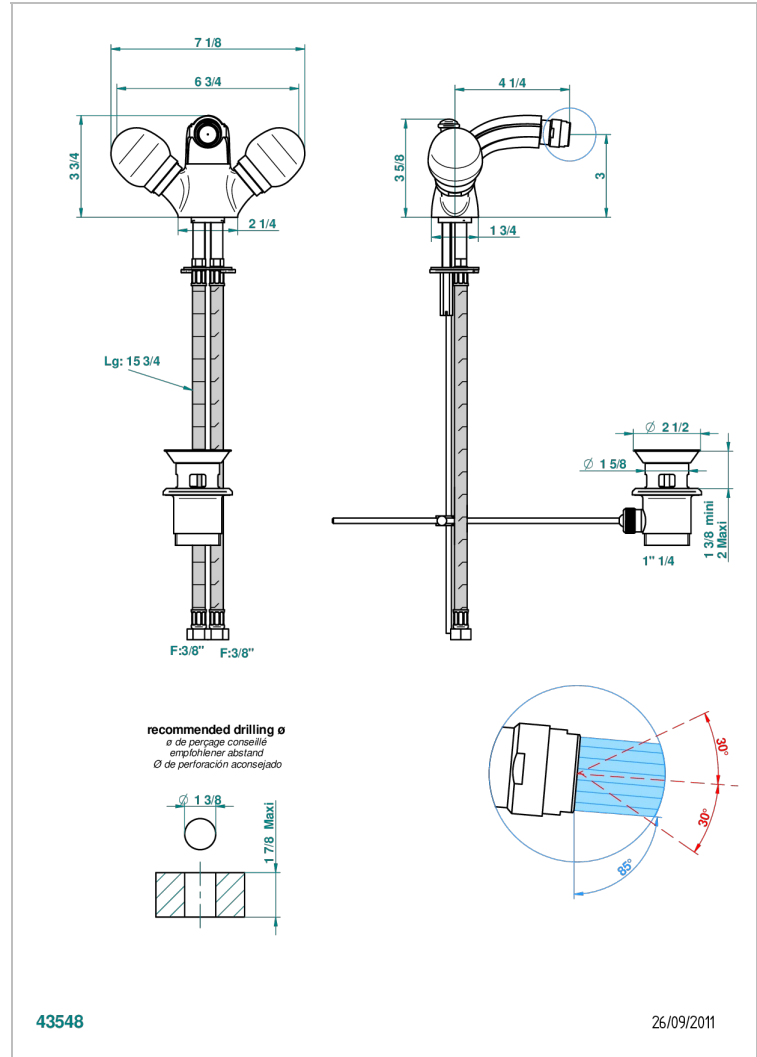

SUN DRAGON

U5D-3202

1-hole bidet mixer with swivel jet handshower with waste

THG[®]
PARIS

CHARACTERISTIC

- ACS : 17ACCLY613
- NF : NF EN 200 - IA - Chrome

STANDARDS

TECHNICAL SPECS

- Recommandé : 3 bars (max. 5 bars) - Advised : 43,5 psi (max. 72 psi)
- 15 l/min à 3 bars (4 gpm at 43.5 psi)

AVAILABLE FINITIONS

Antique nickel - H28
Black ceram - D30
Blush PVD - H62
Brass color PVD - H49
Brown bronze color PVD - F33
Gold color PVD - H52