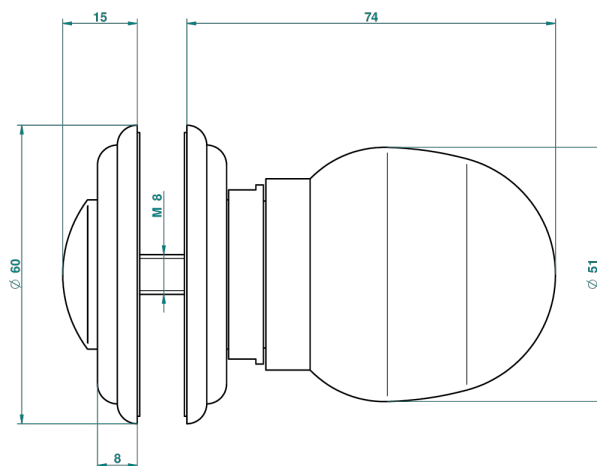

# SUN DRAGON

U5D-639V

Large knob

THG<sup>®</sup>  
PARIS

43545

26/09/2011

## CHARACTERISTIC

- Sun Dragon
- Large knob