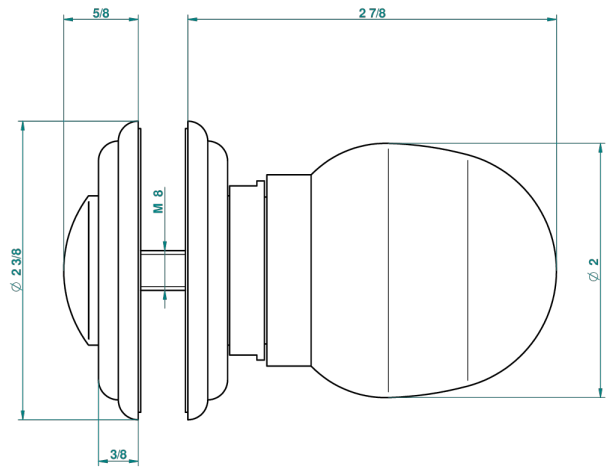

# SUN DRAGON

U5D-639V

Large knob

THG<sup>®</sup>  
PARIS

43545

26/09/2011

## CHARACTERISTIC

- Sun Dragon
- Large knob