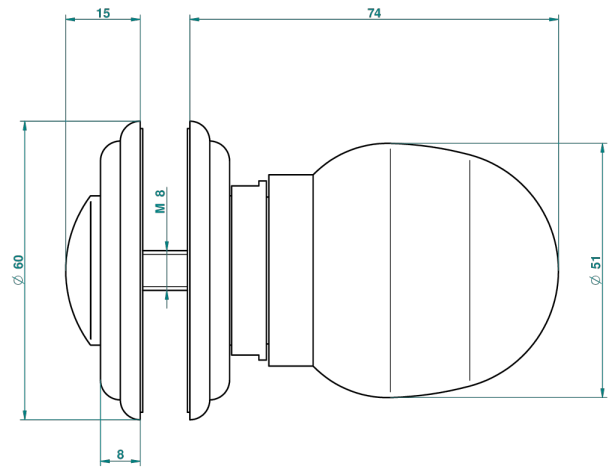

SUN DRAGON

U5D-639V

Large door knob

THG[®]
PARIS

43545

26/09/2011

CHARACTERISTIC

- Sun Dragon
- Large door knob