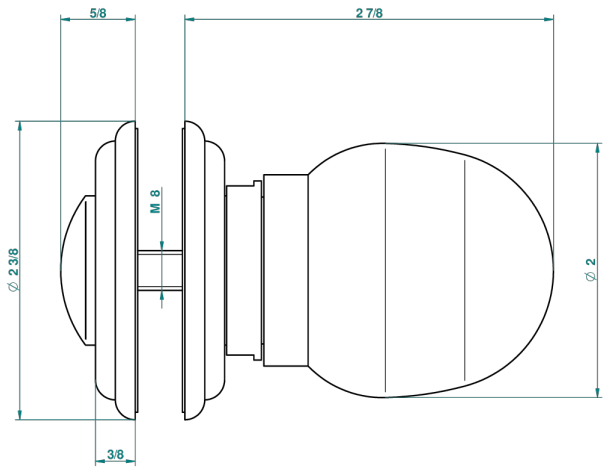

SUN DRAGON

U5D-639V

Large door knob

THG[®]
PARIS

43545

26/09/2011

CHARACTERISTIC

- Sun Dragon
- Large door knob