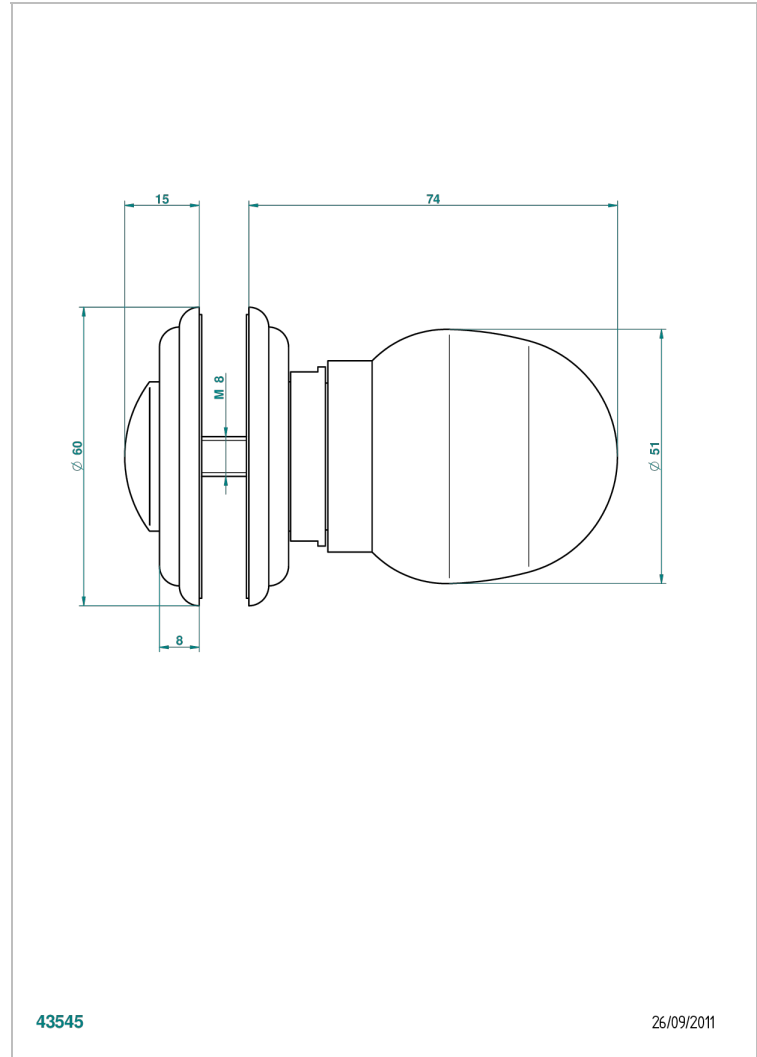

SUN DRAGON

U5D-639V

Large door knob

CHARACTERISTIC

- Sun Dragon
- Large door knob

AVAILABLE FINITIONS

Antique nickel - H28
Black ceram - D30
Blush PVD - H62
Brass color PVD - H49
Brown bronze color PVD - F33
Gold color PVD - H52