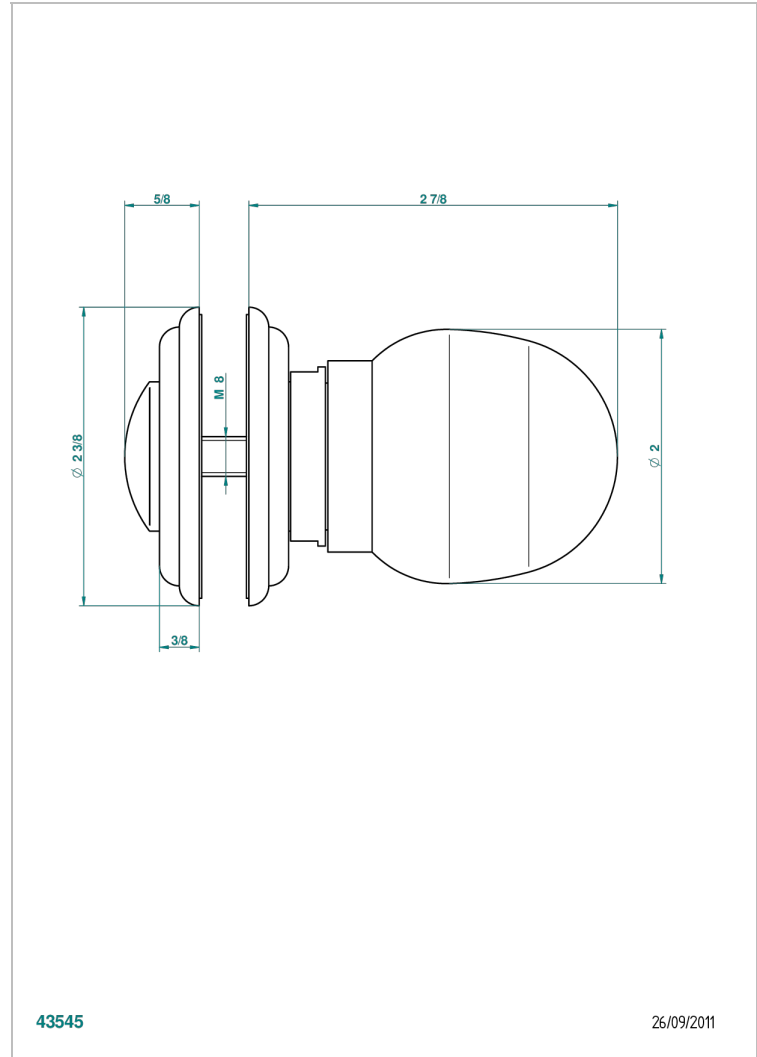

# SUN DRAGON

U5D-639V

Large door knob

THG<sup>®</sup>  
PARIS

43545

26/09/2011

## CHARACTERISTIC

- Sun Dragon
- Large door knob