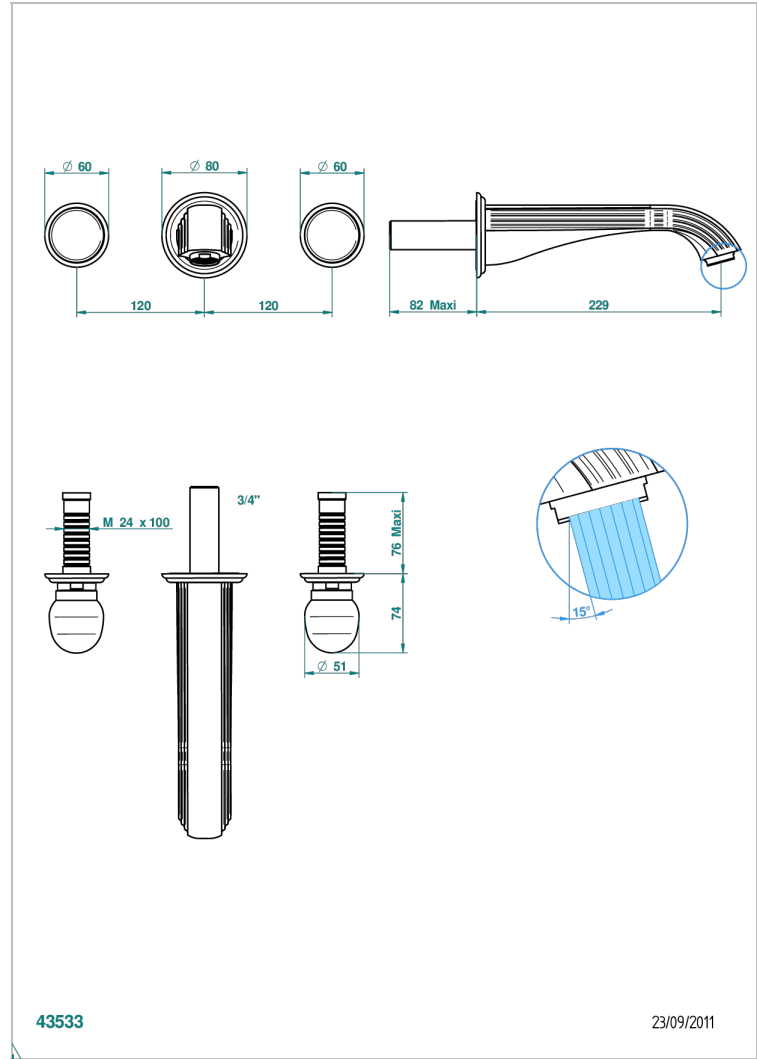

# SUN DRAGON

U5D-41SGB

Trim for wall mounted 3-hole bath set only

THG<sup>®</sup>  
PARIS

## CHARACTERISTIC

- Sun Dragon
- Trim for wall mounted 3-hole bath set only

## TECHNICAL SPECS

- Recommandé : 3 bars (max. 5 bars) - Advised : 43,5 psi (max. 72 psi)
- Bec : 35 l/min à 3 bars
- Spout : 9.26 gpm at 43.5 psi

## RELATED SKU'S

- Ref. G00-40AM/US Rough parts for wall set (one counter clockwise and one clockwise cartridges)