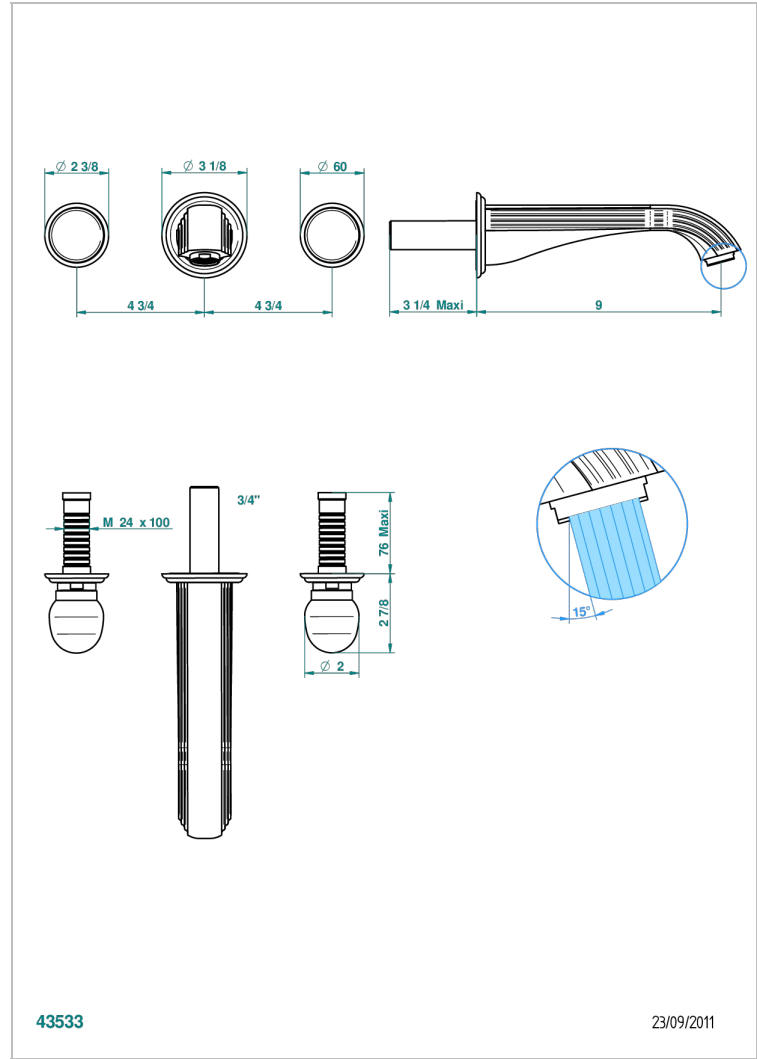

SUN DRAGON

U5D-41SGB

Trim for wall mounted 3-hole bath set only

THG[®]
PARIS

43533

23/09/2011

CHARACTERISTIC

- Sun Dragon
- Trim for wall mounted 3-hole bath set only

TECHNICAL SPECS

- Recommandé : 3 bars (max. 5 bars) - Advised : 43,5 psi (max. 72 psi)
- Bec : 35 l/min à 3 bars
- Spout : 9.26 gpm at 43.5 psi

RELATED SKU'S

- Ref. G00-40AM/US Rough parts for wall set (one counter clockwise and one clockwise cartridges)

AVAILABLE FINITIONS

Black ceram - D30
Blush PVD - H62
Brass color PVD - H49
Brown bronze color PVD - F33
Chrome polished - A02
Chrome polished / gold polished - G02

Copper antique matt, coated - H07
Gold color PVD - H52
Gold mat - F07
Gold polished - F01
Graphite PVD - H64
Light coated bronze - D01