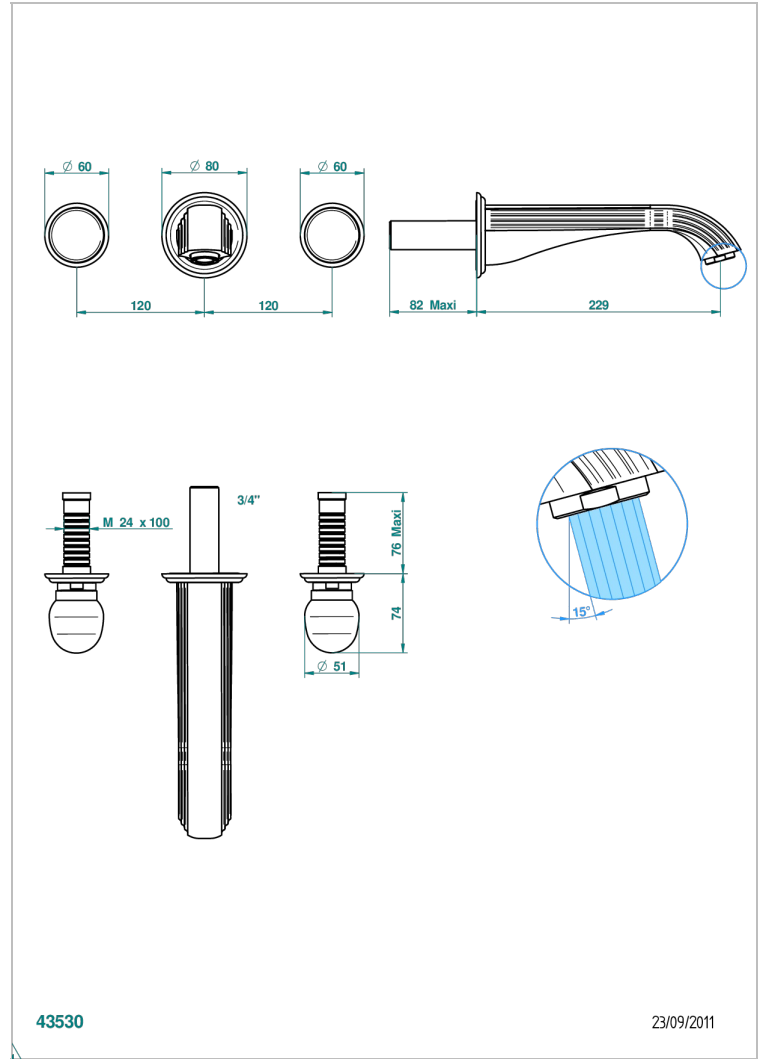

# SUN DRAGON

U5D-40SGB

Trim only for wall mounted 3-hole basin mixer

THG<sup>®</sup>  
PARIS

## CARACTERÍSTICAS

- Sun Dragon
- Trim only for wall mounted 3-hole basin mixer

## PRODUCTOS RELACIONADOS

- Ref. G00-40AC Rough parts for wall mounted 3 hole mixer, cross handle version
- Ref. G00-40AM Rough parts for wall mounted 3 hole mixer, lever handle version