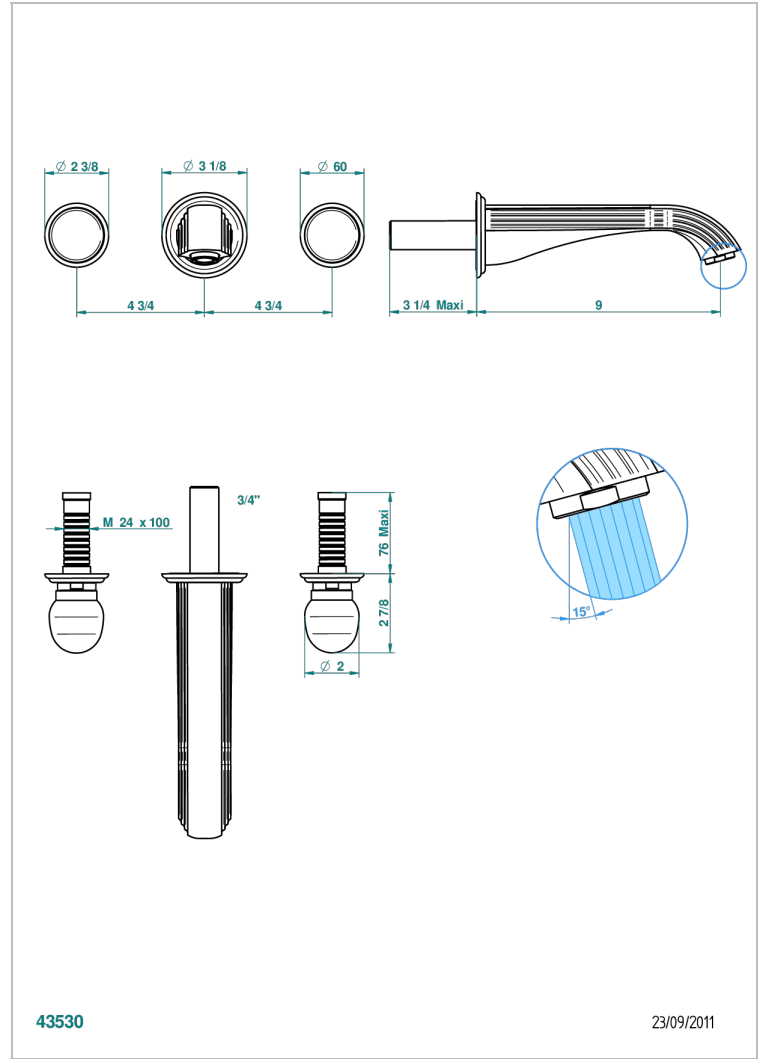

# SUN DRAGON

U5D-40SGB

Trim only for wall mounted 3-hole basin mixer

THG<sup>®</sup>  
PARIS

## CARACTERÍSTICAS

- Sun Dragon
- Trim only for wall mounted 3-hole basin mixer

## PRODUCTOS RELACIONADOS

- Ref. G00-40AC Rough parts for wall mounted 3 hole mixer, cross handle version
- Ref. G00-40AM Rough parts for wall mounted 3 hole mixer, lever handle version