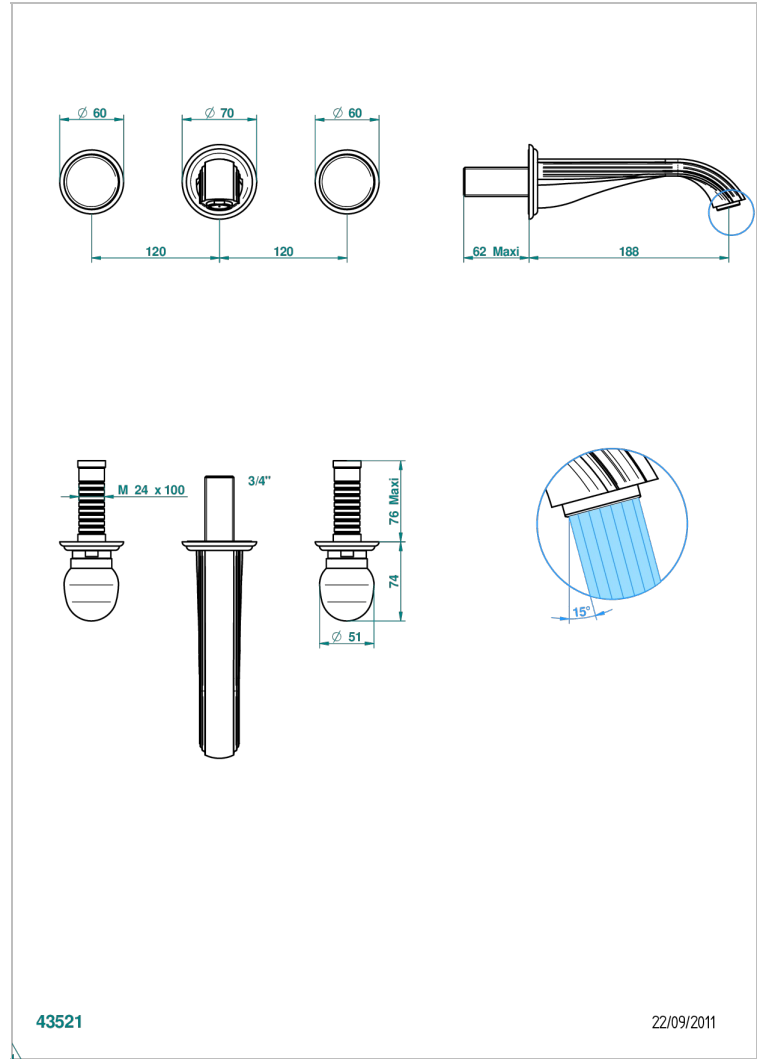

SUN DRAGON

U5D-41GB

Trim for wall mounted 3-hole bath set only

THG[®]
PARIS

CHARACTERISTIC

- Sun Dragon
- Trim for wall mounted 3-hole bath set only

TECHNICAL SPECS

- Recommandé : 3 bars (max. 5 bars) - Advised : 43,5 psi (max. 72 psi)
- Bec : 35 l/min à 3 bars
- Spout : 9.26 gpm at 43.5 psi

RELATED SKU'S

- Ref. G00-40AM/US Rough parts for wall set (one counter clockwise and one clockwise cartridges)

AVAILABLE FINITIONS

Black ceram - D30
Blush PVD - H62
Brass color PVD - H49
Brown bronze color PVD - F33
Chrome polished - A02
Chrome polished / gold polished - G02

Copper antique matt, coated - H07
Gold color PVD - H52
Gold mat - F07
Gold polished - F01
Graphite PVD - H64
Light coated bronze - D01

Matt Umber PVD - H67
Matt blush PVD - H60
Matt brass color PVD - H50
Matt brown bronze color PVD - F34
Matt chrome (American satin) - C02
Matt gold color PVD - H53

Matt graphite PVD - H65
Matt nickel (American satin) - C01
Matt nickel color PVD - H56
Nickel antique / Sovereign - H28
Nickel color PVD - H55
Nickel polished - B01

Soft gold - F30
Soft matt gold - F31
Umber PVD - H66