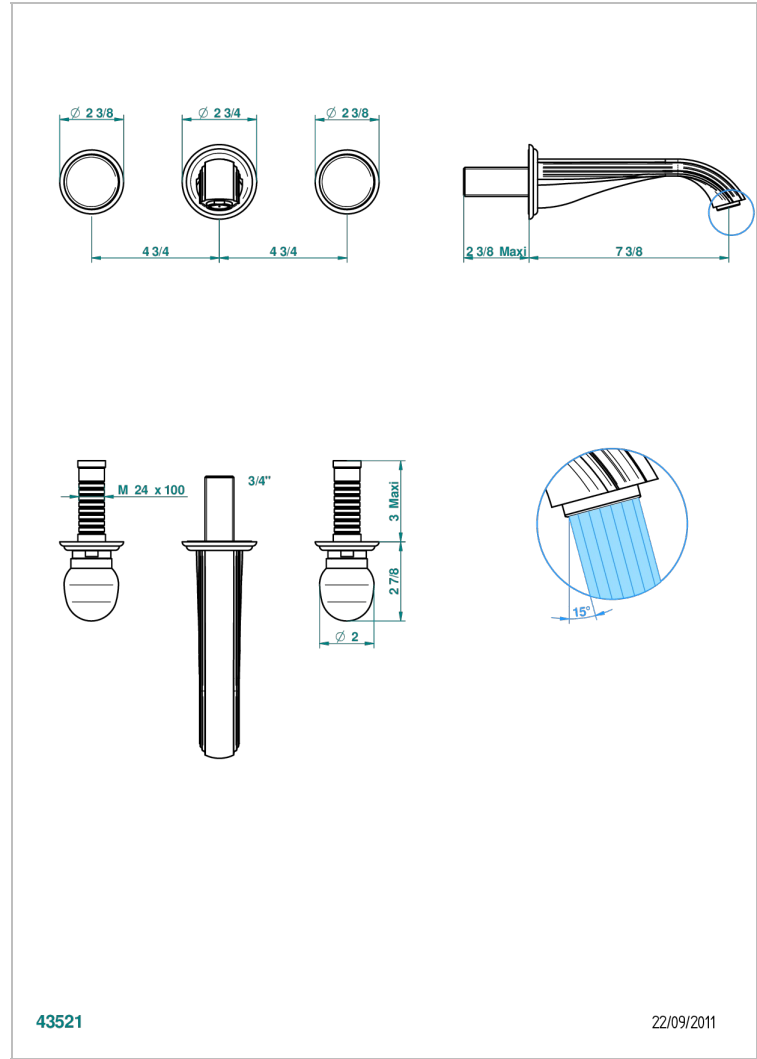

SUN DRAGON

U5D-41GB

Trim for wall mounted 3-hole bath set only

CHARACTERISTIC

- Sun Dragon
- Trim for wall mounted 3-hole bath set only

TECHNICAL SPECS

- Recommandé : 3 bars (max. 5 bars) - Advised : 43,5 psi (max. 72 psi)
- Bec : 35 l/min à 3 bars
- Spout : 9.26 gpm at 43.5 psi

RELATED SKU'S

- Ref. G00-40AM/US Rough parts for wall set (one counter clockwise and one clockwise cartridges)

AVAILABLE FINITIONS

Black ceram - D30
Blush PVD - H62
Brass color PVD - H49
Brown bronze color PVD - F33
Chrome polished - A02
Chrome polished / gold polished - G02

Copper antique matt, coated - H07
Gold color PVD - H52
Gold mat - F07
Gold polished - F01
Graphite PVD - H64
Light coated bronze - D01

Matt Umber PVD - H67
Matt blush PVD - H60
Matt brass color PVD - H50
Matt brown bronze color PVD - F34
Matt chrome (American satin) - C02
Matt gold color PVD - H53

Matt graphite PVD - H65
Matt nickel (American satin) - C01
Matt nickel color PVD - H56
Nickel antique / Sovereign - H28
Nickel color PVD - H55
Nickel polished - B01

Soft gold - F30
Soft matt gold - F31
Umber PVD - H66