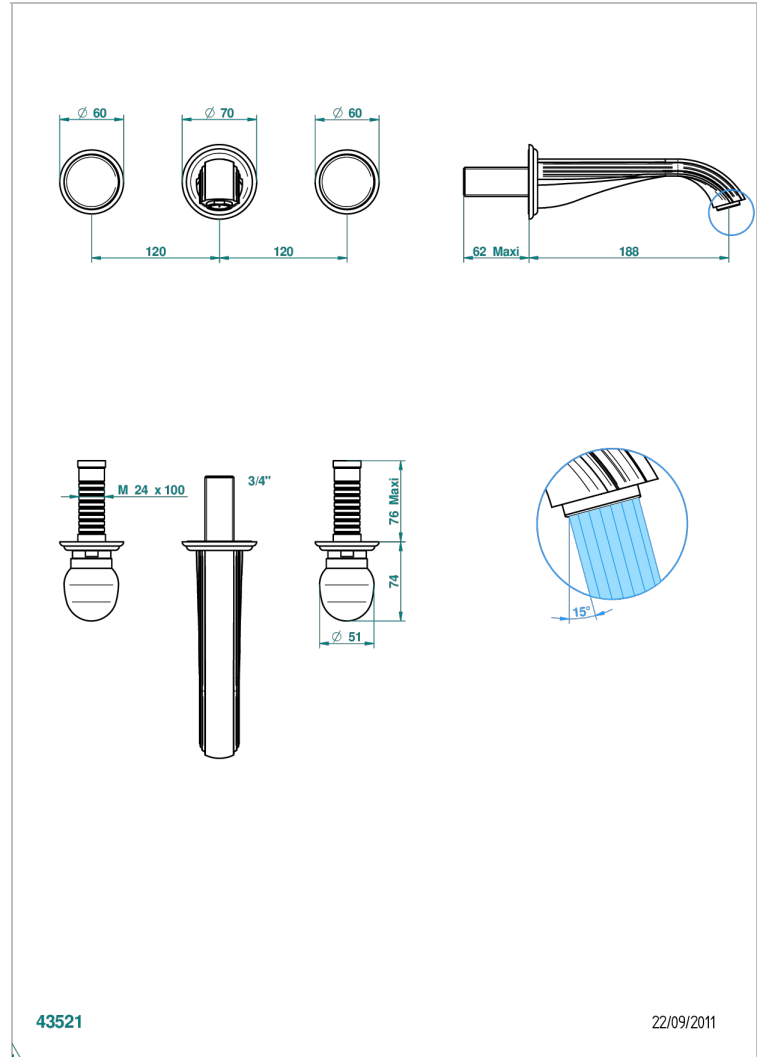

# SUN DRAGON

U5D-41GB

Trim only for wall mounted 3-hole bath mixer

THG<sup>®</sup>  
PARIS

## CHARACTERISTIC

- Sun Dragon
- Trim only for wall mounted 3-hole bath mixer

## TECHNICAL SPECS

- Recommandé : 3 bars (max. 5 bars) - Advised : 43,5 psi (max. 72 psi)
- Bec : 35 l/min à 3 bars
- Spout : 9.26 gpm at 43.5 psi

## RELATED SKU'S

- Ref. G00-40AC Rough parts for wall mounted 3 hole mixer, cross handle version
- Ref. G00-40AM Rough parts for wall mounted 3 hole mixer, lever handle version