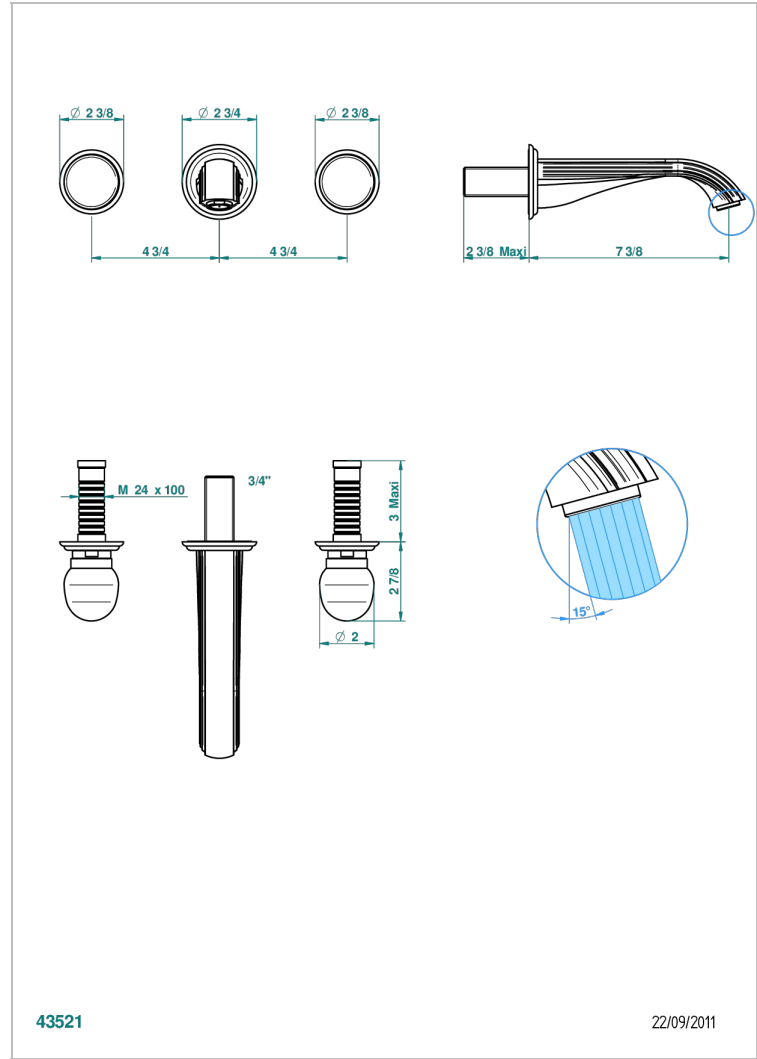

SUN DRAGON

U5D-41GB

Trim only for wall mounted 3-hole bath mixer

CHARACTERISTIC

- Sun Dragon
- Trim only for wall mounted 3-hole bath mixer

TECHNICAL SPECS

- Recommandé : 3 bars (max. 5 bars) - Advised : 43,5 psi (max. 72 psi)
- Bec : 35 l/min à 3 bars
- Spout : 9.26 gpm at 43.5 psi

RELATED SKU'S

- Ref. G00-40AC Rough parts for wall mounted 3 hole mixer, cross handle version
- Ref. G00-40AM Rough parts for wall mounted 3 hole mixer, lever handle version

AVAILABLE FINITIONS

Antique nickel - H28
Black ceram - D30
Blush PVD - H62
Brass color PVD - H49
Brown bronze color PVD - F33
Gold color PVD - H52

Nickel color PVD - H55
Polished chrome (color finish) - A02
Polished chrome / Polished gold (color finish) - G02
Polished gold (color finish) - F01
Polished nickel - B01
Soft gold - F30

Soft matt gold - F31
Umber PVD - H66
Varnished matt antique red copper (color finish) - H07