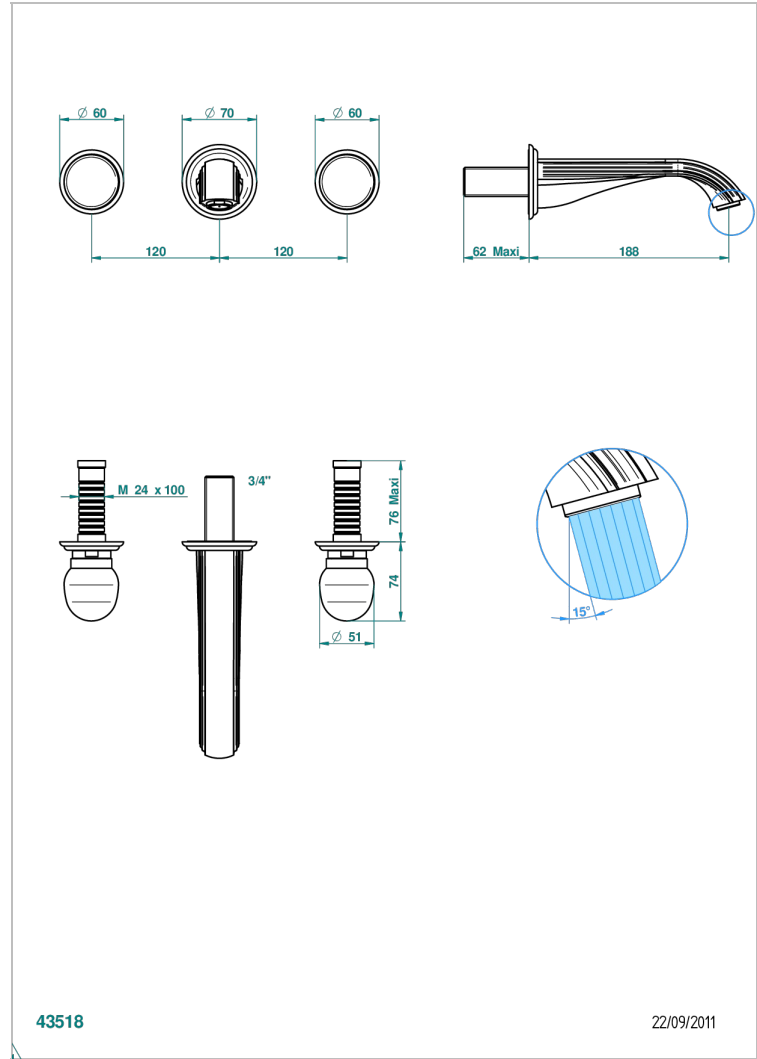

# SUN DRAGON

U5D-40GBUS

Trim for wall mounted 3-hole lavatory set only

THG<sup>®</sup>  
PARIS

## CHARACTERISTIC

- Sun Dragon
- Trim for wall mounted 3-hole lavatory set only

## RELATED SKU'S

- Ref. G00-40AM/US Rough parts for wall set (one counter clockwise and one clockwise cartridges)

Nickel color PVD - H55

Nickel polished - B01

Soft gold - F30

Soft matt gold - F31

Umber PVD - H66