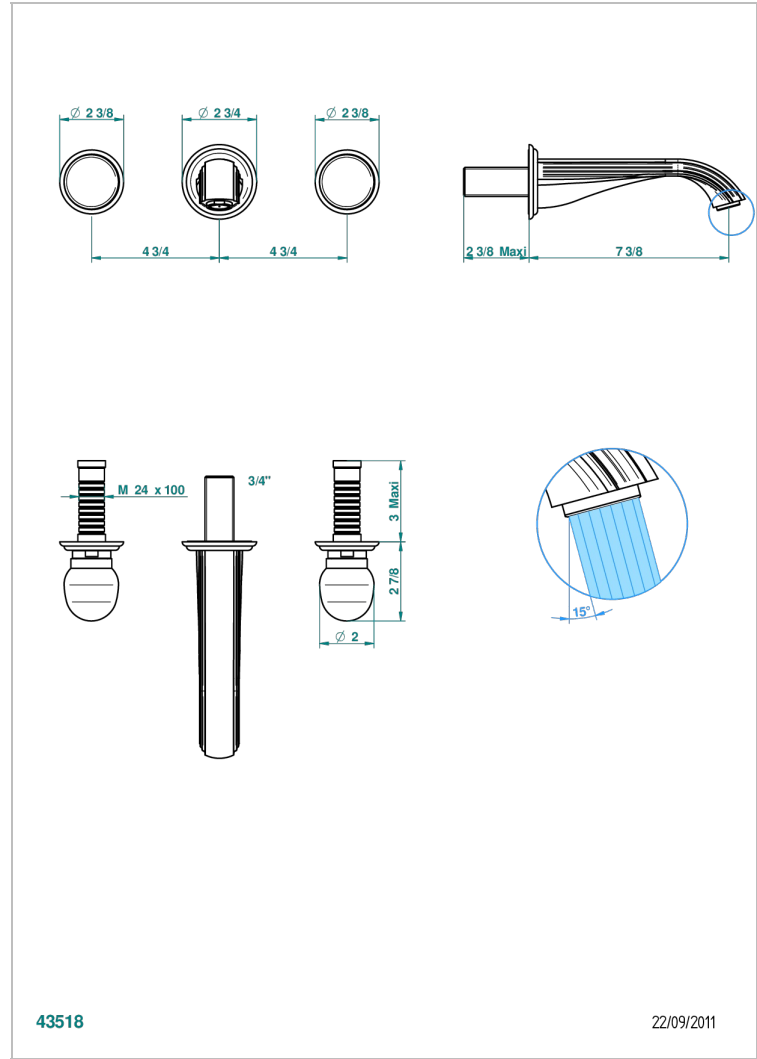

SUN DRAGON

U5D-40GBUS

Trim for wall mounted 3-hole lavatory set only

THG[®]
PARIS

43518

22/09/2011

CHARACTERISTIC

- Sun Dragon
- Trim for wall mounted 3-hole lavatory set only

TECHNICAL SPECS

- Recommandé : 3 bars (max. 5 bars) - Advised : 43,5 psi (max. 72 psi)
- 15 l/min à 3 bars (4 gpm at 43.5 psi)

RELATED SKU'S

- Ref. G00-40AM/US Rough parts for wall set (one counter clockwise and one clockwise cartridges)

Nickel color PVD - H55

Nickel polished - B01

Soft gold - F30

Soft matt gold - F31

Umber PVD - H66