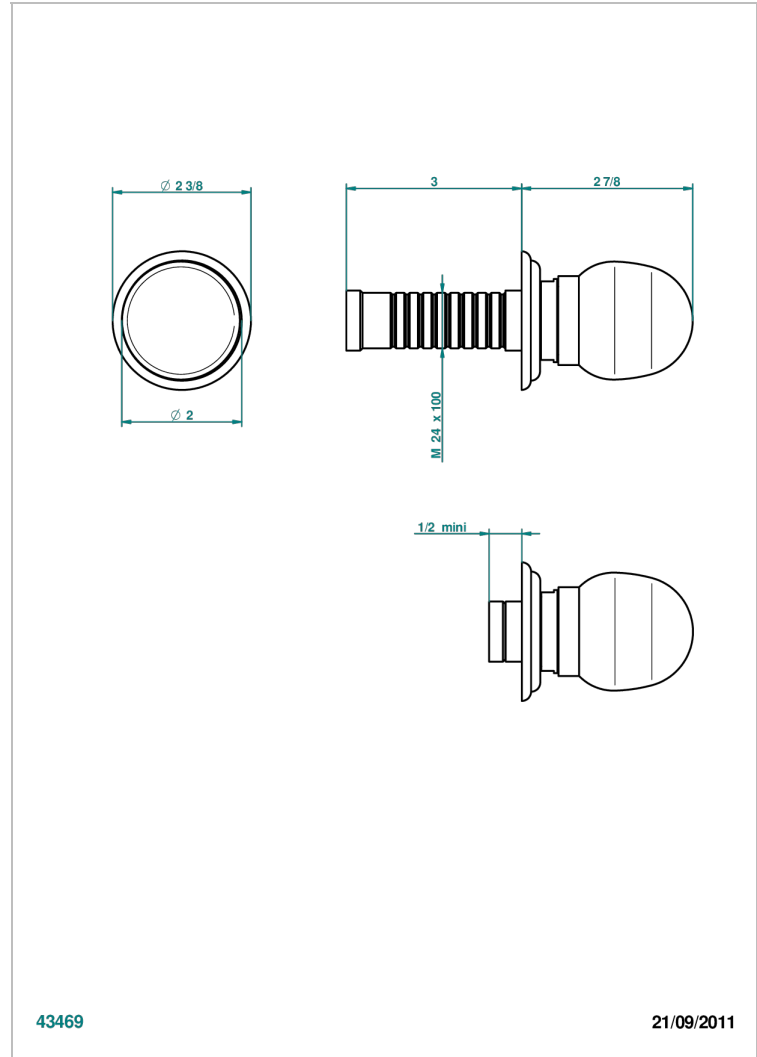

SUN DRAGON

U5D-30B

Wall volume control 30 & 32 trim

THG[®]
PARIS

43469

21/09/2011

CHARACTERISTIC

- Sun Dragon
- Wall volume control 30 & 32 trim

RELATED SKU'S

- Ref. G00-32CUSA 3/4" Volume control wall valve with ceramic cartridge
- Ref. G00-32HUSA 3/4" Volume control wall valve with ceramic cartridge counterclockwise
- Ref. G00-30CUSA 1/2" volume control wall valve with ceramic cartridge
- Ref. G00-30HUSA 1/2" Volume control wall valve with ceramic cartridge counterclockwise