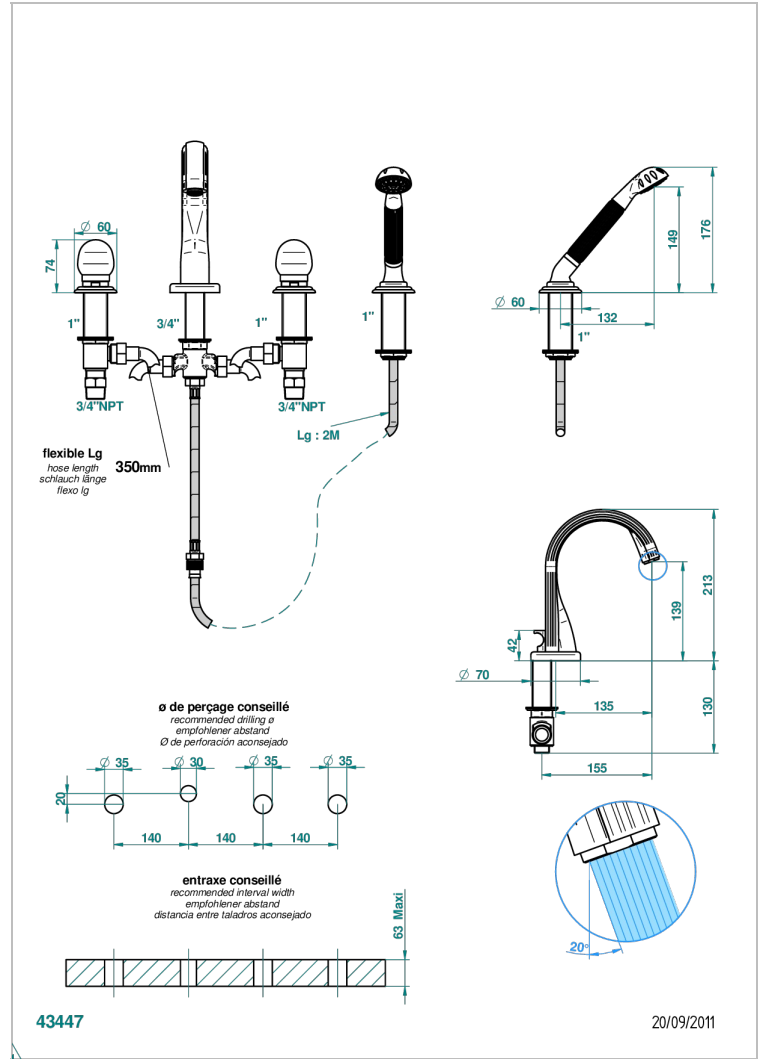

# SUN DRAGON

U5D-112BUS

Roman tub set with diverter spout and handshower, 3/4" valves

THG<sup>®</sup>  
PARIS

## TECHNICAL SPECS

- Recommandé : 3 bars (max. 5 bars) - Advised : 43,5 psi (max. 72 psi)
- Bec : 44,5 l/min à 3 bars - Douchette : 9,5 l/min à 3 bars
- Spout : 11.78 gpm at 43.5 psi - Handshower : 2.5 gpm at 43.5 psi