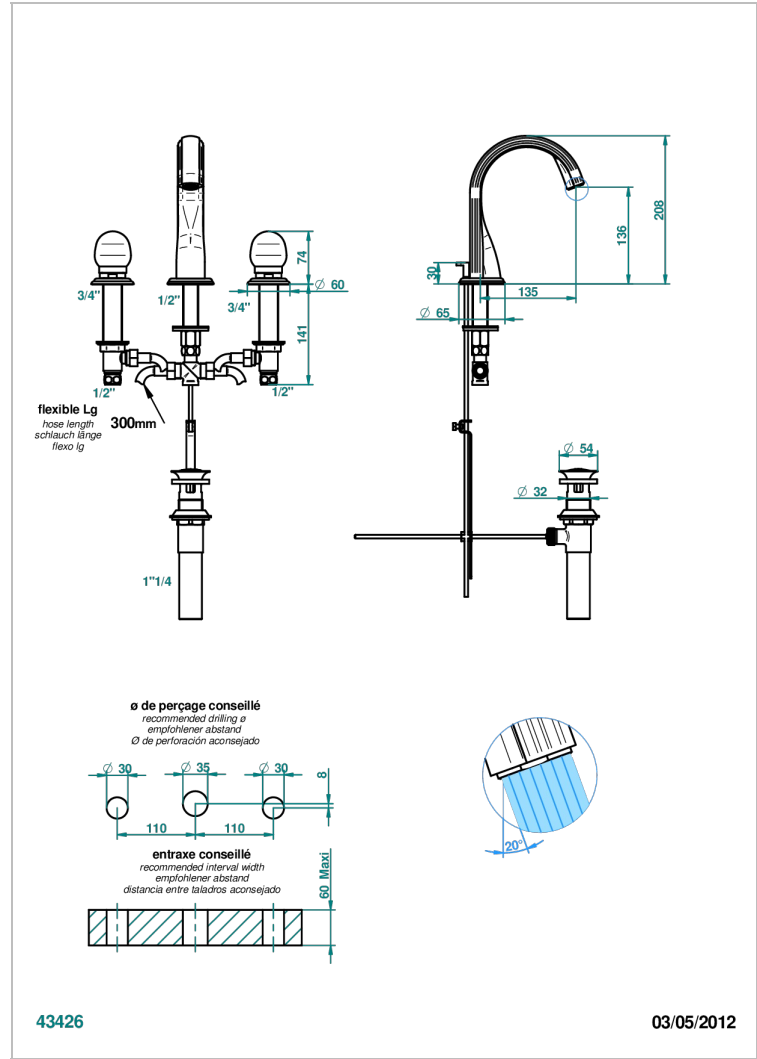

# SUN DRAGON

U5D-151M/US

Widespread lavatory set with drain for 1 1/4" + countertop

## CHARACTERISTIC

- Sun Dragon
- Widespread lavatory set with drain for 1 1/4" + countertop

## TECHNICAL SPECS

- Recommandé : 3 bars (max. 5 bars) - Advised : 43,5 psi (max. 72 psi)
- 5,7 l/min à 3 bars (1.5 gpm at 43.5 psi)