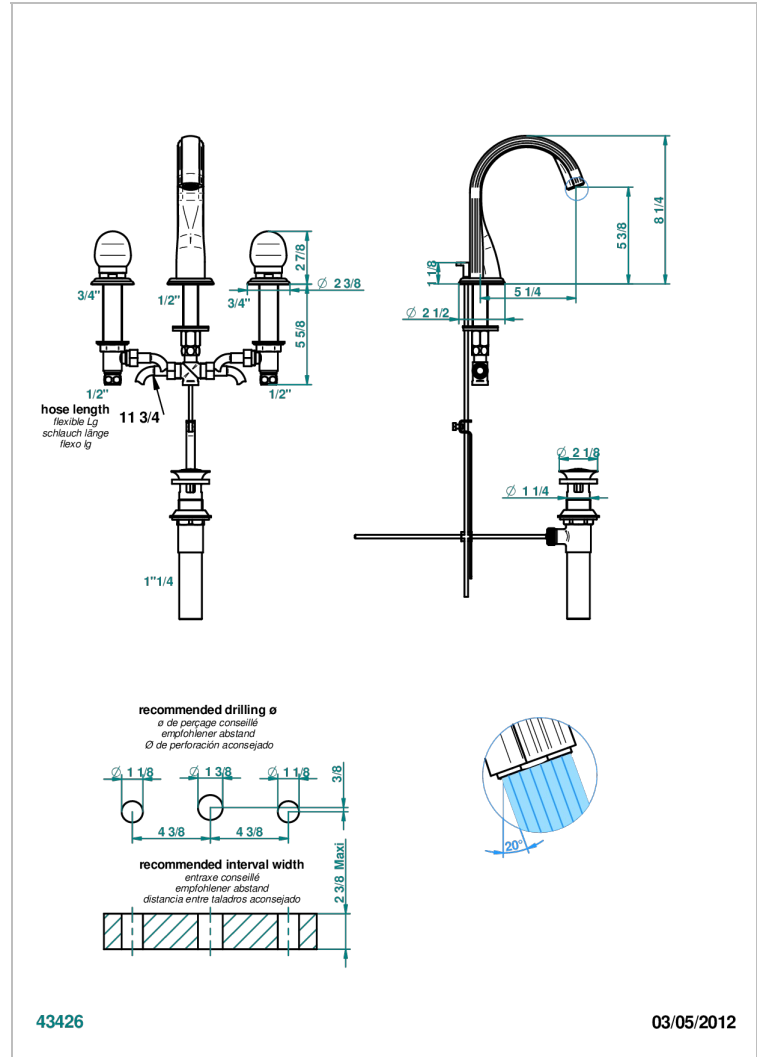

SUN DRAGON

U5D-151M/US

Widespread lavatory set with drain for 1 1/4" + countertop

CHARACTERISTIC

- Sun Dragon
- Widespread lavatory set with drain for 1 1/4" + countertop

TECHNICAL SPECS

- Recommandé : 3 bars (max. 5 bars) - Advised : 43,5 psi (max. 72 psi)
- 5,7 l/min à 3 bars (1.5 gpm at 43.5 psi)