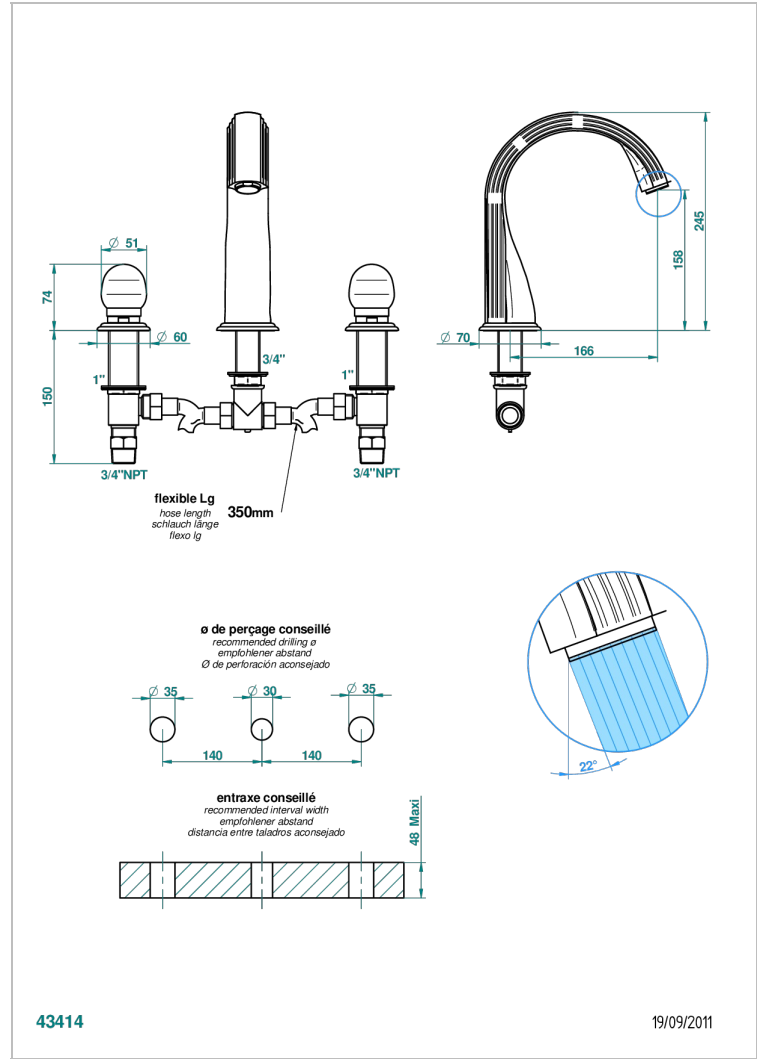

# SUN DRAGON

U5D-25SGUS

Roman tub set with 3/4" valves

43414

19/09/2011

## CHARACTERISTIC

- Sun Dragon
- Roman tub set with 3/4" valves

## TECHNICAL SPECS

- Recommandé : 3 bars (max. 5 bars) - Advised : 43,5 psi (max. 72 psi)
- Bec : 35 l/min à 3 bars
- Spout : 9.26 gpm at 43.5 psi