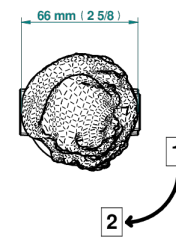

SUN DRAGON

U5D-50/4/VG

Rim mounted 4 way diverter : 2 inlets and 2 outlets

43407

02/04/2024

CHARACTERISTIC

- Sun Dragon
- Rim mounted 4 way diverter : 2 inlets and 2 outlets

AVAILABLE FINITIONS

Antique nickel - H28
Black ceram - D30
Blush PVD - H62
Brass color PVD - H49
Brown bronze color PVD - F33
Gold color PVD - H52

Graphite PVD - H64
Lacquered light bronze - D01
Matt Umber PVD - H67
Matt blush PVD - H60
Matt brass color PVD - H50
Matt brown bronze color PVD - F34

Matt chrome - C02
Matt gold - F07
Matt gold color PVD - H53
Matt graphite PVD - H65
Matt nickel (color finish) - C01
Matt nickel color PVD - H56

Nickel color PVD - H55
Polished chrome (color finish) - A02
Polished chrome / Polished gold (color finish) - G02
Polished gold (color finish) - F01
Polished nickel - B01
Soft gold - F30

Soft matt gold - F31
Umber PVD - H66
Varnished matt antique red copper (color finish) - H07