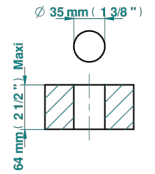

SUN DRAGON

U5D-50/4/VG

Rim mounted 4 way diverter : 2 inlets and 2 outlets

43407

02/04/2024

CHARACTERISTIC

- Sun Dragon
- Rim mounted 4 way diverter : 2 inlets and 2 outlets

AVAILABLE FINITIONS

Antique nickel - H28
Black ceram - D30
Blush PVD - H62
Brass color PVD - H49
Brown bronze color PVD - F33
Gold color PVD - H52

Graphite PVD - H64
Lacquered light bronze - D01
Matt Umber PVD - H67
Matt blush PVD - H60
Matt brass color PVD - H50
Matt brown bronze color PVD - F34

Matt chrome - C02
Matt gold - F07
Matt gold color PVD - H53
Matt graphite PVD - H65
Matt nickel (color finish) - C01
Matt nickel color PVD - H56

Nickel color PVD - H55
Polished chrome (color finish) - A02
Polished chrome / Polished gold (color finish) - G02
Polished gold (color finish) - F01
Polished nickel - B01
Soft gold - F30

Soft matt gold - F31
Umber PVD - H66
Varnished matt antique red copper (color finish) - H07