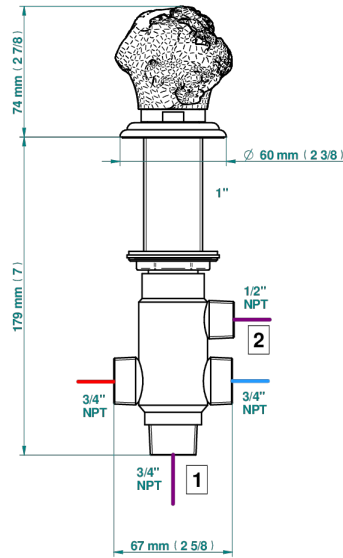

SUN DRAGON

U5D-50/4/VG

Rim mounted 4 way diverter : 2 inlets and 2 outlets

43407

02/04/2024

CHARACTERISTIC

- Sun Dragon
- Rim mounted 4 way diverter : 2 inlets and 2 outlets

AVAILABLE FINITIONS

Antique nickel - H28
Black ceram - D30
Blush PVD - H62
Brass color PVD - H49
Brown bronze color PVD - F33
Gold color PVD - H52

Graphite PVD - H64
Lacquered light bronze - D01
Matt Umber PVD - H67
Matt blush PVD - H60
Matt brass color PVD - H50
Matt brown bronze color PVD - F34

Matt chrome - C02
Matt gold - F07
Matt gold color PVD - H53
Matt graphite PVD - H65
Matt nickel (color finish) - C01
Matt nickel color PVD - H56

Nickel color PVD - H55
Polished chrome (color finish) - A02
Polished chrome / Polished gold (color finish) - G02
Polished gold (color finish) - F01
Polished nickel - B01
Soft gold - F30

Soft matt gold - F31
Umber PVD - H66
Varnished matt antique red copper (color finish) - H07