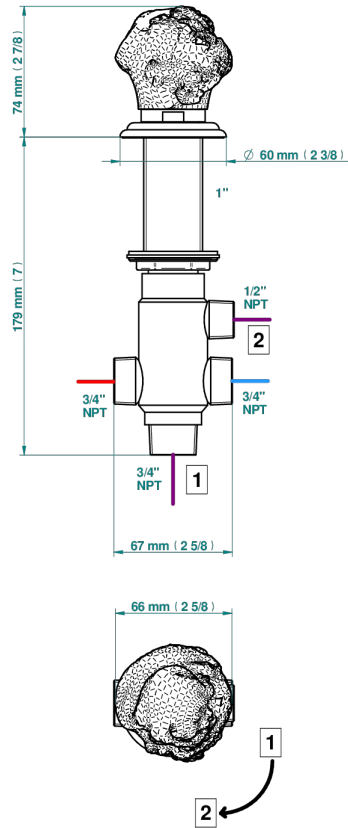

SUN DRAGON

U5D-504VGUS

2-function deck diverter with trim

THG®
PARIS

43407

02/04/2024

CHARACTERISTIC

- Sun Dragon
- 2-function deck diverter with trim

AVAILABLE FINITIONS

Black ceram - D30
Blush PVD - H62
Brass color PVD - H49
Brown bronze color PVD - F33
Chrome polished - A02
Chrome polished / gold polished - G02

Copper antique matt, coated - H07
Gold color PVD - H52
Gold mat - F07
Gold polished - F01
Graphite PVD - H64
Light coated bronze - D01

Matt Umber PVD - H67
Matt blush PVD - H60
Matt brass color PVD - H50
Matt brown bronze color PVD - F34
Matt chrome (American satin) - C02
Matt gold color PVD - H53

Matt graphite PVD - H65
Matt nickel (American satin) - C01
Matt nickel color PVD - H56
Nickel antique / Sovereign - H28
Nickel color PVD - H55
Nickel polished - B01

Soft gold - F30
Soft matt gold - F31
Umber PVD - H66