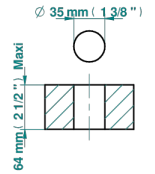

SUN DRAGON

U5D-504VGUS

2-function deck diverter with trim

THG®
PARIS

43407

02/04/2024

CHARACTERISTIC

- Sun Dragon
- 2-function deck diverter with trim

AVAILABLE FINITIONS

Black ceram - D30
Blush PVD - H62
Brass color PVD - H49
Brown bronze color PVD - F33
Chrome polished - A02
Chrome polished / gold polished - G02

Copper antique matt, coated - H07
Gold color PVD - H52
Gold mat - F07
Gold polished - F01
Graphite PVD - H64
Light coated bronze - D01

Matt Umber PVD - H67
Matt blush PVD - H60
Matt brass color PVD - H50
Matt brown bronze color PVD - F34
Matt chrome (American satin) - C02
Matt gold color PVD - H53

Matt graphite PVD - H65
Matt nickel (American satin) - C01
Matt nickel color PVD - H56
Nickel antique / Sovereign - H28
Nickel color PVD - H55
Nickel polished - B01

Soft gold - F30
Soft matt gold - F31
Umber PVD - H66