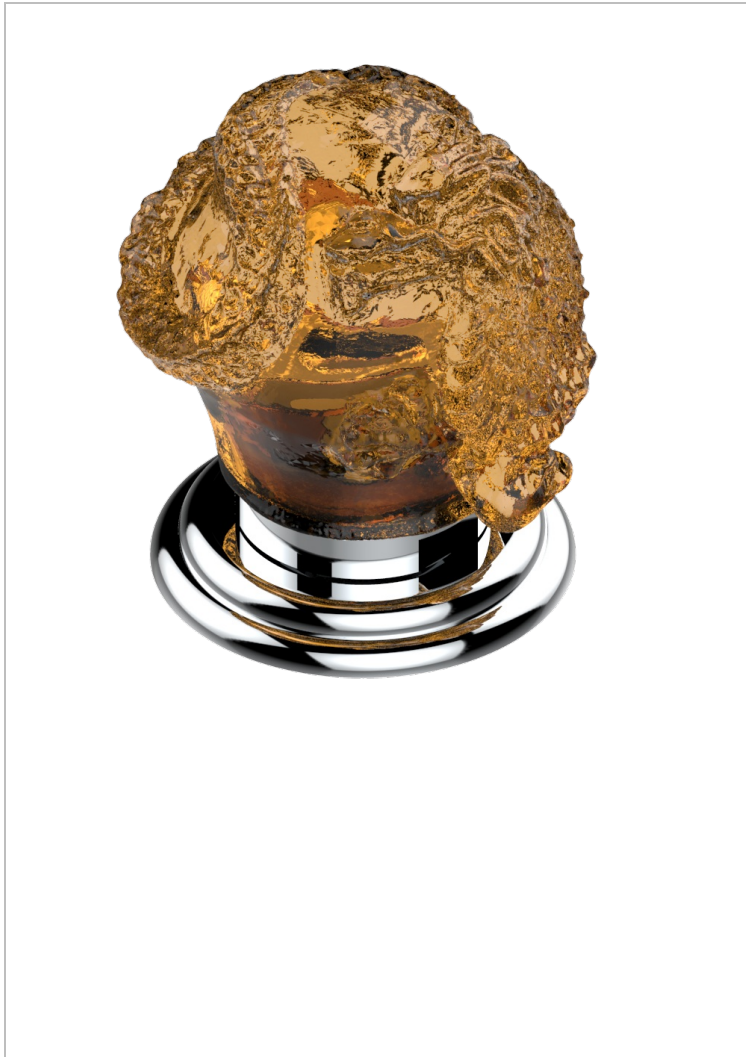

# SUN DRAGON

U5D-36M/US

3/4" DECK VALVE WITH TRIM FOR TUB FOR 1 1/4" + COUNTERTOP

## AVAILABLE FINITIONS

Black ceram - D30

Blush PVD - H62

Brass color PVD - H49

Brown bronze color PVD - F33

Chrome polished - A02

Chrome polished / gold polished - G02

Copper antique matt, coated - H07