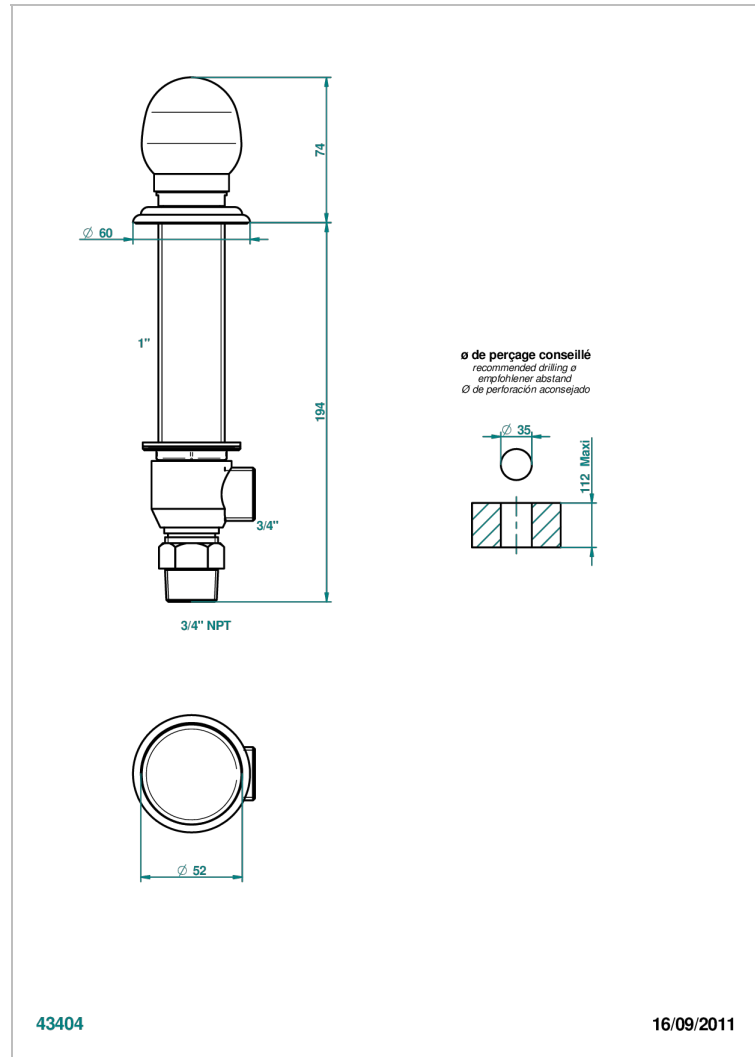

# SUN DRAGON

U5D-36M/US

3/4" DECK VALVE WITH TRIM FOR TUB FOR 1 1/4" + COUNTERTOP