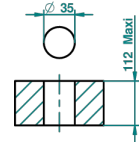

SUN DRAGON

U5D-36M

Deck valve 3/4 inch with trim for extra thick deck

THG®
PARIS

43401

16/09/2011

CHARACTERISTIC

- Sun Dragon
- Deck valve 3/4 inch with trim for extra thick deck

AVAILABLE FINITIONS

Antique nickel - H28
Black ceram - D30
Blush PVD - H62
Brass color PVD - H49
Brown bronze color PVD - F33
Gold color PVD - H52

Graphite PVD - H64
Lacquered light bronze - D01
Matt Umber PVD - H67
Matt blush PVD - H60
Matt brass color PVD - H50
Matt brown bronze color PVD - F34

Matt chrome - C02
Matt gold - F07
Matt gold color PVD - H53
Matt graphite PVD - H65
Matt nickel (color finish) - C01
Matt nickel color PVD - H56

Nickel color PVD - H55
Polished chrome (color finish) - A02
Polished chrome / Polished gold
(color finish) - G02
Polished gold (color finish) - F01
Polished nickel - B01
Soft gold - F30

Soft matt gold - F31
Umber PVD - H66
Varnished matt antique red copper
(color finish) - H07