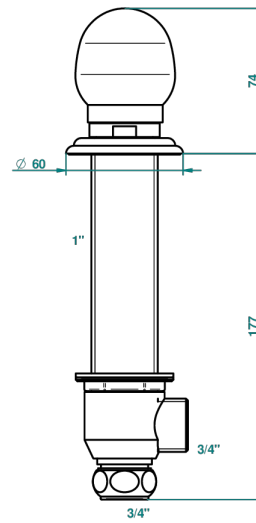

SUN DRAGON

U5D-36M

Deck valve 3/4 inch with trim for extra thick deck

THG®
PARIS

43401

16/09/2011

CHARACTERISTIC

- Sun Dragon
- Deck valve 3/4 inch with trim for extra thick deck

AVAILABLE FINITIONS

Antique nickel - H28
Black ceram - D30
Blush PVD - H62
Brass color PVD - H49
Brown bronze color PVD - F33
Gold color PVD - H52

Graphite PVD - H64
Lacquered light bronze - D01
Matt Umber PVD - H67
Matt blush PVD - H60
Matt brass color PVD - H50
Matt brown bronze color PVD - F34

Matt chrome - C02
Matt gold - F07
Matt gold color PVD - H53
Matt graphite PVD - H65
Matt nickel (color finish) - C01
Matt nickel color PVD - H56

Nickel color PVD - H55
Polished chrome (color finish) - A02
Polished chrome / Polished gold
(color finish) - G02
Polished gold (color finish) - F01
Polished nickel - B01
Soft gold - F30

Soft matt gold - F31
Umber PVD - H66
Varnished matt antique red copper
(color finish) - H07